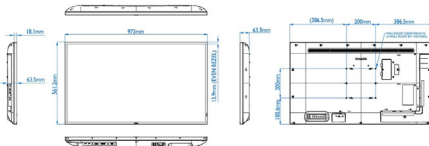

Operating conditions

- Temperature range (operation): 0 ~ 40 °C
- Temperature range (storage): -20 ~ 60 °C
- MTBF: 30,000 hour(s)
- Humidity range (operation)[RH]: 20 ~ 80% RH (No condensation)
- Humidity range (storage) [RH]: 5 ~ 95% RH (No condensation)
- Altitude: 0 ~ 3000 m

Power

- Mains power: 100 - 240V~, 50/60Hz
- Standby power consumption: <0.5 W
- Consumption (Max): 152 W
- Consumption (Typical): 108 W
- Power Saving Features: Smart Power
- Energy Label Class: G

Sound

- Built-in speakers: 2 x 10W RMS

Multimedia Applications

- USB Playback Video: H.264, MPEG, H.263, H.265
- USB Playback Picture: BMP, JPEG, PNG
- USB Playback Audio: AAC, HEAAC, MPEG

Accessories

- Included accessories: AC Power Cord, RS232 cable, Remote Control, Batteries for remote control, Quick start guide
- Included Accessories: IR sensor cable (1.8 m) (x1), RS232 daisy-chain cable, Philips logo (x1), USB Cover and screw (x2)
- Stand: BM05922(optional)

Miscellaneous

- Warranty: 3 year warranty
- On-Screen Display Languages: English, French, German, Italian, Polish, Russian, Spanish, Turkish, Simplified Chinese, Traditional Chinese, Arabic, Japanese
- Regulatory approvals: CE, CB, BSMI, CU, EPA, ETL, FCC, Class A, VCCI, J-Moss

Internal Player

- CPU: Dual core cortex A53 1.1G Hz, Dual core cortex A73 1.15G Hz
- GPU: ARM Mali G51
- Memory: 2GB DDR3, 8GB

Issue date 2022-10-10

Version: 8.0.1

12 NC: 8670 001 66107
EAN: 87 12581 76535 4

© 2022 Koninklijke Philips N.V.
All Rights reserved.

Specifications are subject to change without notice.
Trademarks are the property of Koninklijke Philips N.V.
or their respective owners.

www.philips.com