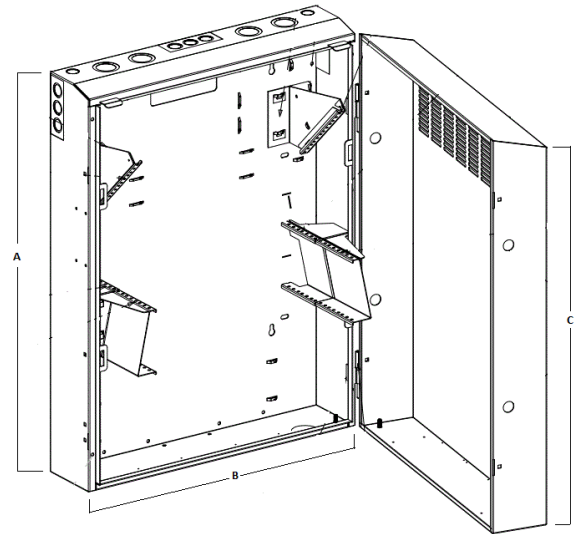

Mounted Zone Cabling Enclosures and Brackets

Wall Mounted Enclosure

ReBox Remote Enclosure

HUBBELL

Features

- Flexible mounting solutions for active equipment and UPS
- Modular backboard systems eliminates time consuming field engineering
- Concentric knockouts for conduit and rectangular metal or PVC raceway

Ordering Information

Finish	Catalog Number	UPC Number
Light Gray	RE4	662620812397

Listings

UL Listed
EIA/ECA-310-E Universal Mounting Pattern

Specifications

Material	Cold rolled steel
Gauge	16
Finish	Light Gray
Rail Type	#12-24 Threaded
Rack Units	5
NEMA Rating	2

Characteristics

Load Capacity	100 lb
Rack Units	5

Accessories

5U Bracket	REKZ
1U Power strip	HPWPWR
Black Velcro Roll	HVFBK575
9" Velco Strips, Yellow	MCCMV9YL10
#12-24 Screws	1224RRSCRW20

Online Resources

Customer Drawing
eCatalog

Dimensions- inches (mm)

A	32.2" (818)
B	24.2" (615)
C	9.7" (246)