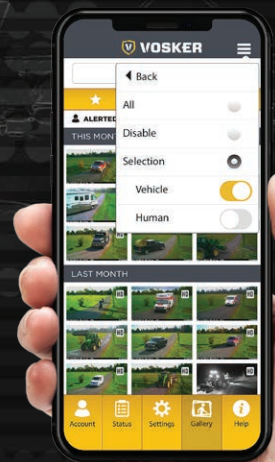

POPULAR

LONG RANGE ANTENNA V-ANT01

External cellular antenna for low cellular coverage areas. Includes a 15' long wire and a mounting bracket.

POPULAR

SENSE

AI IMAGE RECOGNITION

VOSKER SENSE is a technology that helps you get the notifications you need by identifying human or vehicle activity in the monitored area.

VOSKER APP

Get started with our free app today

SENSE Image Recognition

MULTI-CAMERA ACCESS

CLOUD-BASED (Mobile or Web App)

SMART NOTIFICATIONS

HD PHOTO DOWNLOAD

LIVE VIEW