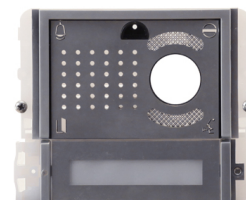

DATA SHEET

COD. **33411M**

IKALL METAL VIDEO MODULE - 1 BUTTON

Audio/video module with stainless steel finish. Name plate with LED backlight, a choice of blue, white or off. Combine with matching Audio/Video module, depending on applied cabling. Dimensions 112x89, 5x32 mm.

Main specifications

Backlighting colour:	LED BLUE / WHITE / OFF
Vandal Resistant IK:	No

Compatibility

Simplebus Top system:	SI
Simplebus Color system:	SI
Simplebus 2 system:	SI
Vip system:	SI
Traditional system:	SI

Mounting/Installation

Flush-mounted:	SI
Wall-mounted:	SI

Audio/video specifications

Audio system:	No
Audio/video system:	SI

Hardware specifications

DDE function:	SI
Total buttons:	1

Technical properties

Temperature range (°C):	-25/55
-------------------------	--------

General info

Intrastat code:	8517709000
-----------------	------------

DATA SHEET

Product height (mm):	89,5
Product width (mm):	112
Product depth (mm):	32
Product colour:	BLACK RAL9005

Packaging

Single pack height (mm):	55
Single pack width (mm):	110
Single pack weight (g):	120
Single pack depth (mm):	95
Single pack volume (dm3):	0,575