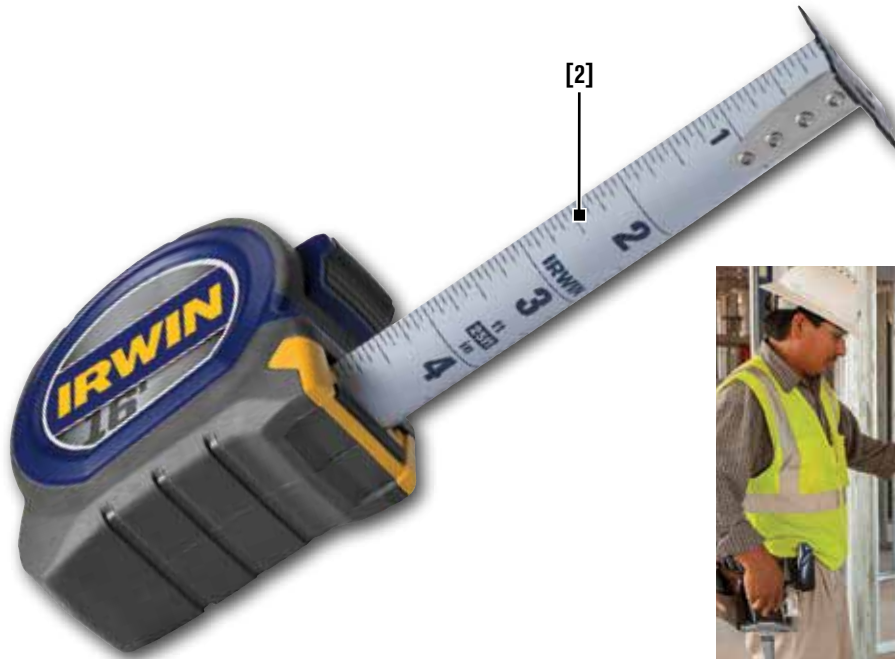

IRWIN®

Measuring Tools

www.irwin.com

Measuring Tools

Tape Measures

TAPE MEASURE

FEATURES

1. Nylon-encased blade technology for the highest level of blade durability and abrasion resistance
2. Hi-contrast dual-sided white blade for optimized readability
3. 4-rivet and 4-sided hook for durability and secure gripping from all sides
4. Ergonomic overmolded ABS case for impact resistance and comfortable fit in hand
5. Blade dampener to extend life of hook
6. Thumb lever belt clip for easy and secure attachment

MEASURING TOOLS

Durable Nylon Encased Blade

Dual-Sided White Blade

9.5' Standout

Blade Length	Description	Cut Case Item #	Pack Qty
16'	16' PRO Tape Measure	1947833	4
25'	25' PRO Tape Measure	1947768	4

©2015