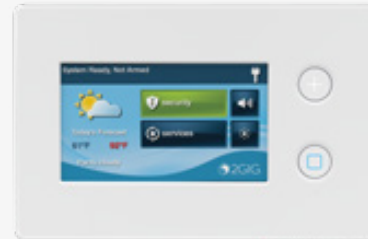

Security Panel Kit 2GIG-GC2E-345-K31

- Kit includes:**
- GC2e Security Panel
 - (3) DW10e sensors
 - (1) PIRe

The GC2e Security & Automation Panel features eSeries encrypted compatibility for enhanced security while reducing the risk of takeovers. The security system consists of the GC2e Control Panel with a color touch screen, wireless sensors that provide perimeter and interior burglary protection, and wireless smoke and carbon monoxide detectors.

Encrypted
Sensors

Z-Wave
Plus™

Easy
Upgrades

Two-Way
Voice

Secondary Keypads

Control throughout entire home

2GIG EDGE Remote Keypad

2GIG-EDG-RK

- Easy-to-use, consistent user interface
- Display of camera feeds, slide show of photos and videos
- On-board camera streams to the 2GIG EDGE panel and other Remote Keypads
- Photo snapshot at arm/disarm
- Alerts, chimes and annunciations
- Auto discovery protocol
- Wi-Fi Dual Band (2.4GHz and 5 GHz)
- 7" LCD Touchscreen w/ one touch access
- Dimensions: 7.5 L x 5.625 W x 1.0 D (in)