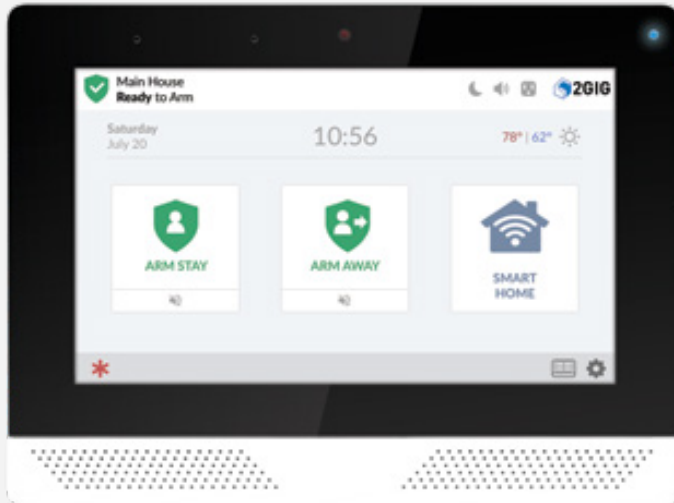

Taking Security Innovation to the EDGE

The 2GIG EDGE™ panel sets a new benchmark in form and function with its sleek design that is thinner and more powerful than ever. Our EDGE processing technology is the difference that enables touchless disarm and the industry-first home security system with built-in face recognition and analytics within the panel itself – so private data stays private for greater peace of mind.

Our cutting-edge enhancements include double the viewing area, higher resolution, two speakers and dual microphones, delivering superb audio quality with 2-way voice communication. With smart home capabilities, the 2GIG EDGE panel is your competitive advantage in selling the evolution of home control and security.

Face Recognition & Bluetooth Disarm

Smart Home Controls & Scenes

Data Privacy & Fast Quad-core Processor

Easy Installation & Programming

Security & Automation Panel

- 7" LCD Touchscreen
- 8 Keypads
- 2 Wired Zones; 100 Wireless Zones
- 100 Users
- Full Voice Response
- Built-In Dual Band WiFi 802.11
- Built-in Z-Wave Radio with S2 Security
- Alarm.com
- Alarm.com Point Central
- Central Station Format - Contact ID
- Chime by Zone
- Firmware Updates (Remote Over-the-Air and USB)
- Dimensions: 7.5 L x 5.625 W x 1.0 D (in)

Easy to use partitions – independently secure and control up to 4 separate areas of the house or small business.

Live View Video

Surveillance and doorbell cameras work with the EDGE panel, with up to 8 different camera feeds, viewable directly from the panel – view 4 camera feeds at a time.