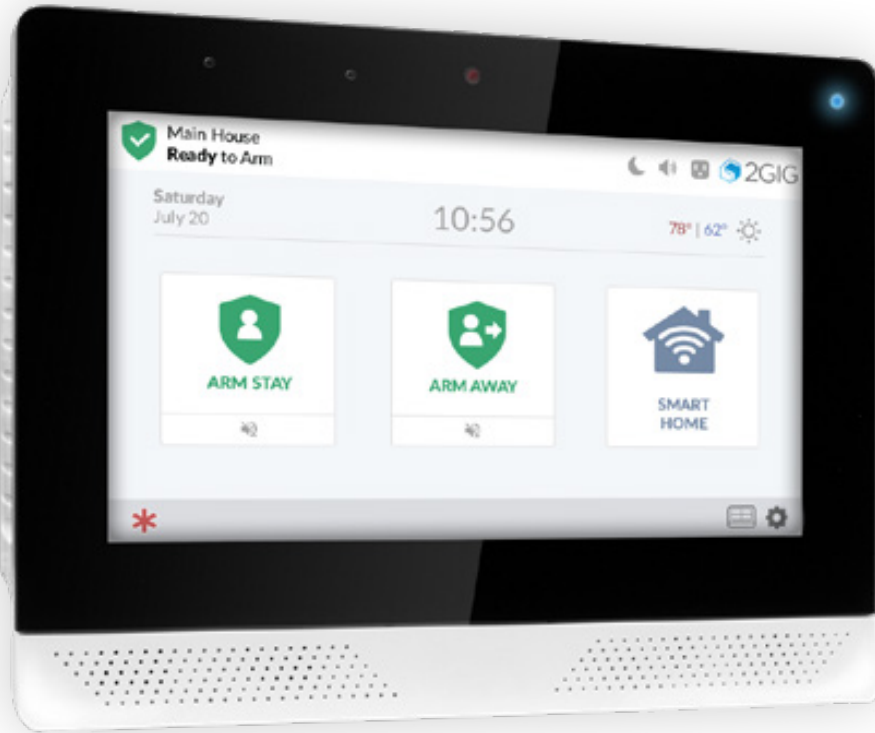

2GIG[®]
a **Nice** brand

PRODUCT CATALOG

Security + Automation Systems

2GIG® Ecosystem

2GIG® panels work with a complete selection of Intrusion + Safety sensors, Notification sensors, Automation devices, and Peripherals that can make any home **smart + secure**.

- Intrusion + Life Safety Sensors
- Notification Sensors
- Z-Wave Automation Devices
- Peripherals / Take-overs
- Accessories

POWERED BY  **ALARM.COM**®

All 2GIG products work with Alarm.com for Security + Automation control from anywhere with a smart phone or tablet.

Taking Security Innovation to the EDGE

The 2GIG EDGE™ panel sets a new benchmark in form and function with its sleek design that is thinner and more powerful than ever. Our EDGE processing technology is the difference that enables touchless disarm and the industry-first home security system with built-in face recognition and analytics within the panel itself – so private data stays private for greater peace of mind.

Our cutting-edge enhancements include double the viewing area, higher resolution, two speakers and dual microphones, delivering superb audio quality with 2-way voice communication. With smart home capabilities, the 2GIG EDGE panel is your competitive advantage in selling the evolution of home control and security.