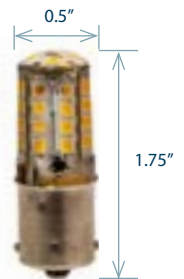

SLSCB250L

Description (SLSCB250L):

1. Single Contact Bayonet LED
- 2.5 Watts, 9 - 20 Volt operating range
  - 250 Lumen, Color Temp. 2750°K
  - IP67 Rated, 25,000 Hrs.

Can be used with these Products:

LANDSCAPE

Classic Mini China Hat
CCH5CB (with SCB Socket)
CCH5LED1 (original non-integrated)