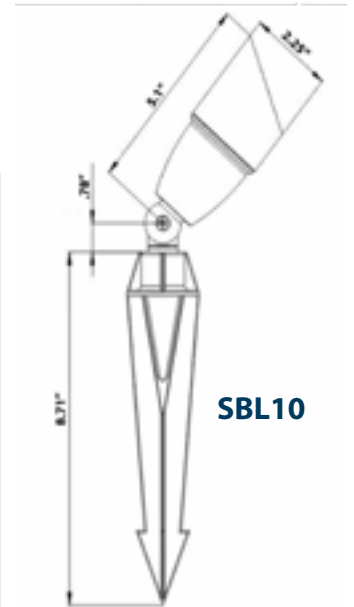

MR-16 Economy Spot Light (SBL10)

Description:

- Brass fixture
- Aged brass finish with adjustable knuckle assembly
- 2 inch shroud, with clear glass lens
- MR-16 socket with lamp clip (lamp not included)
- 3 ft lead wire
- Brown plastic stake included
- Lifetime warranty on fixture housing

***COLOR
CODED
MR-16
Lamps Sold
Separately
See Page 9**