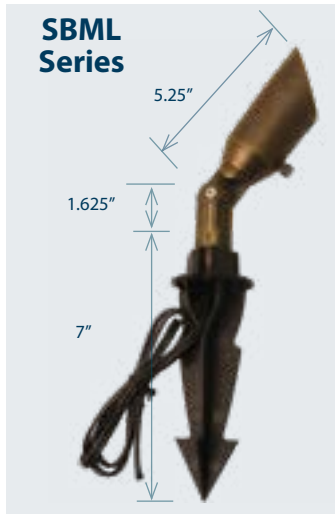

Choose lumen level 1-4 with the push of a button!

One Remote FREE with Each Case of Six Fixtures*

*2 AAA Batteries Not Included

SBMLR (pg.3)

US PATENTED PRODUCT: [9,115,857] [9,140,414] [9,316,379] [9,541,263] [9,945,538]

Multi Lumen SBML Series Spot Light with Field Replaceable Optics

4 Easy-to-Change Lumen Settings! Change Optics Right on the Job!

Description:

- Brass fixture
- Aged brass finish with adjustable knuckle
- Light engine features four field adjustable lumen levels (80Lm, 130Lm, 190Lm, and 250Lm)
- Field changeable optics (15°, 24°, 36°, 60°, or 80°)
- 5' #18-2 lead wire
- Includes composite with brass insert Set-N-Stake®
- 4.2 Watt, 12-15 Volts
- 10 year warranty