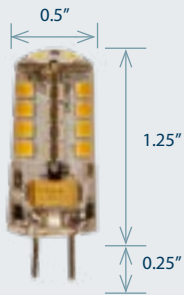

MINI LED LAMPS

SLBP250L

Description (SLBP250L):

1. GY6.35 Bi-Pin Base LED
- 2.5 Watts, 9 - 20 Volt operating range
  - 250 Lumen, Color Temp. 2750°K
  - IP67 Rated, 25,000 Hrs.