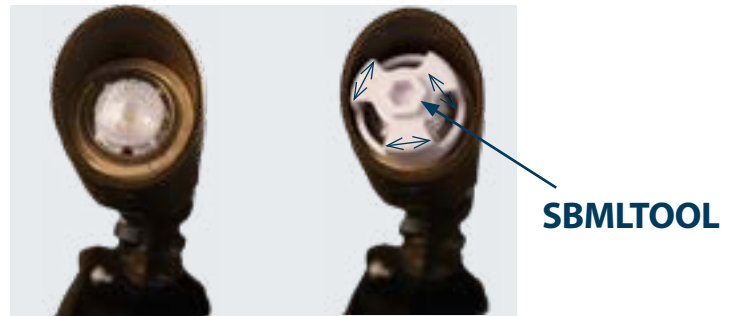

Replacement Optics and Tool for SBML Series Multi Lumen Spotlight (pg. 2)

Easy-to-Change Optics!

Replacement Optic Part Number:

- **SMLO15:** 15° Narrow Beam
- **SMLO24:** 24° Medium Beam
- **SMLO36:** 36° Wide Beam
- **SMLO60:** 60° X-Wide Beam
- **SMLOW:** 80° Wash Light

Optic Replacement Tool (SBMLTOOL)

Sold Separately:

- Easily replace optics right on the job
- One tool is included **FREE** with each case of 6 fixtures purchased
- Also requires 5/16 allen key OR 9/16 socket OR 14mm socket for lock ring removal

MR-16 Spot Light (SBL20)

Description:

- Brass fixture
- Aged brass finish with adjustable knuckle assembly
- 2 inch shroud, MR-16 ceramic socket with lamp clip
- Molded borosilicate convex lens
- 25 foot lead wire #16 AWG brown with 18 inch daisy chain whip
- Brown plastic ground stake included
- Do not exceed 90 watts, 7.5 amps on #16 gauge wire
- Fixture housing lifetime warranty
- MR-16 lamp sold separately, see page 9