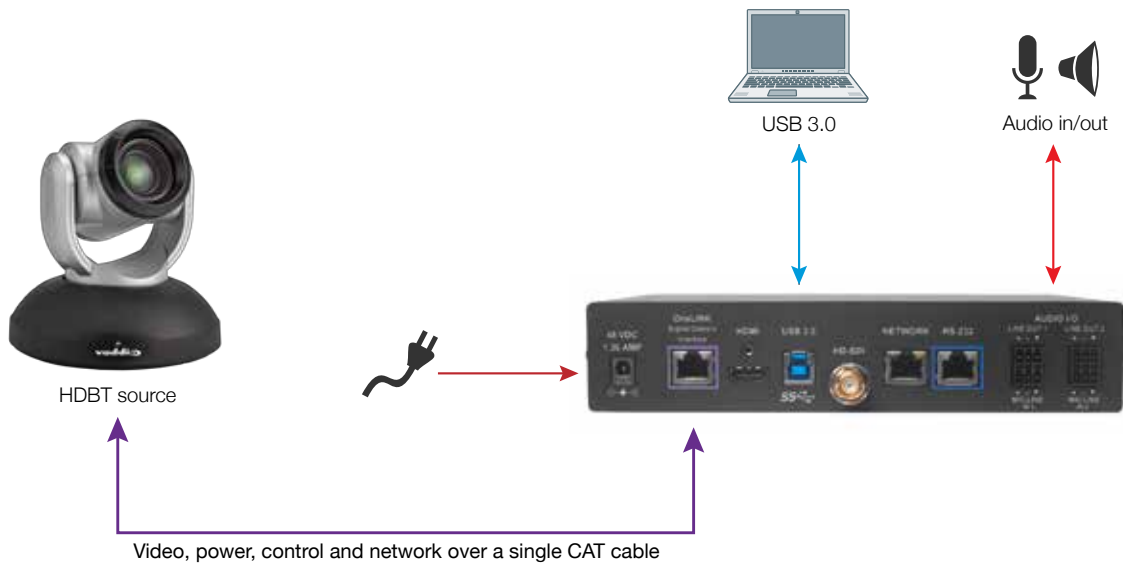

The OneLINK Bridge AV Interface incorporates Vaddio's market-leading AV Bridge functionality, integrating pro AV sources into your PC via USB 3.0 media stream delivery.

Product	North America		International	
OneLINK Bridge AV Interface - Receiver Only	999-9595-000		999-9595-001	
RoboSHOT 12 HDBT OneLINK Bridge System	999-9960-200		999-9960-201	
Product	North America		International	
	Black/Silver	White	Black/Silver	White
RoboSHOT 20 UHD HDBT OneLINK Bridge System	999-9950-200	999-9950-200W	999-9950-201	999-9950-201W
RoboSHOT 30 HDBT OneLINK Bridge System	999-9963-200	999-9963-200W	999-9963-201	999-9963-201W
DocDAM 20 HDBT Camera OneLINK Bridge System	999-9968-300		999-9968-301	
OneLINK Bridge System for Vaddio HDMI Cameras	999-9690-000		999-9690-001	
OneLINK Bridge System for Sony Cameras	999-9630-000		999-9630-001	
OneLINK Bridge System for HE-Series Panasonic Cameras	999-9630-000		999-9630-001