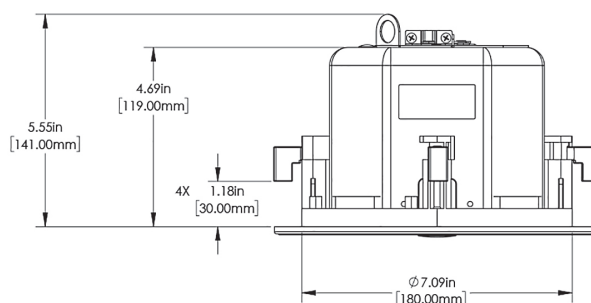

CEILING SPEAKER

RECESSED PASSIVE CEILING SPEAKER

ORDERING INFORMATION

999-85600-000 (worldwide)

OVERVIEW

The Vaddio Ceiling Speaker is quick and easy to install, featuring a magnetically attached grille for a streamlined appearance. The speaker is optimized so voices sound clear and natural. The 2-way speaker is built with a specially designed coaxially mounted cone tweeter and a high-performance 4" metalized cone woofer with a neoprene driver surround for durability.

The flush-mounting speaker can be installed in a ceiling or wall up to 1-3/8 inches thick and comes with a lightweight ceiling tile brace. The air-sealed steel enclosure features a recessed cable cavity and removable Phoenix-style plug. The magnetically attached white metal grille gives a streamlined appearance while providing easy access to the swivel-out mounting tabs.

Power Source	Passive
Maximum Power	40 W
Impedance	8 ohms
Warranty	3 years
Weight	5.1 lbs. (2.31 kg)
Height	6 in. (152 mm)
Grille Diameter	8.2 in. (208 mm)
Cutout Size	7.09 in. (180 mm)

WHAT'S IN THE BOX: