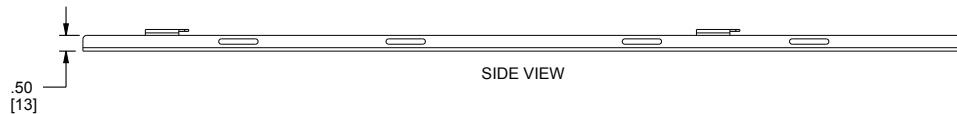

| AV

COMMERCIAL BRANDS

C2G | Chief | Da-Lite | Luxul | Middle Atlantic | Vaddio | Wiremold

120-00004 / rev - / 9-3-19

Forward Family

vertical lace basic dimensions

- NOTE(S):
1. ALL DIMENSIONS SHOWN IN FORMAT:
INCHES [MILLIMETERS]
 2. FWD-LACE-UMV-16-21 SHOWN
 3. REFER TO PAGE 4 OF THIS DOCUMENT FOR
FITMENT MATRIX