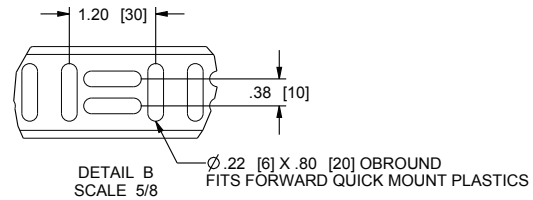

| AV

COMMERCIAL BRANDS

C2G | Chief | Da-Lite | Luxul | Middle Atlantic | Vaddio | Wiremold

120-00004 / rev - / 9-3-19

Forward Family

vertical lace basic dimensions

- NOTE(S):
1. ALL DIMENSIONS SHOWN IN FORMAT:
INCHES [MILLIMETERS]
 2. FWD-LACE-UMV-16-21 SHOWN
 3. REFER TO PAGE 4 OF THIS DOCUMENT FOR
FITMENT MATRIX