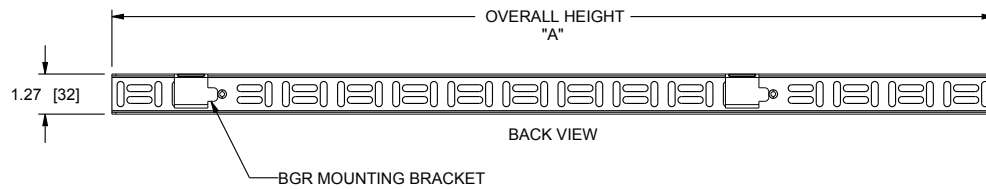

| AV

COMMERCIAL BRANDS

C2G | Chief | Da-Lite | Luxul | Middle Atlantic | Vaddio | Wiremold

120-00004 / rev - / 9-3-19

Forward Family

vertical lace basic dimensions

- NOTE(S):
1. ALL DIMENSIONS SHOWN IN FORMAT:
INCHES [MILLIMETERS]
 2. FWD-LACE-UMV-16-21 SHOWN
 3. REFER TO PAGE 4 OF THIS DOCUMENT FOR
FITMENT MATRIX

COMMERCIAL BRANDS

C2G | Chief | Da-Lite | Luxul | Middle Atlantic | Vaddio | Wiremold

Forward Family

vertical lace basic dimensions

- NOTE(S):
1. ALL DIMENSIONS SHOWN IN FORMAT:
INCHES [MILLIMETERS]
 2. FWD-LACE-WB3-16-21 SHOWN
 3. REFER TO PAGE 4 OF THIS DOCUMENT FOR
FITMENT MATRIX