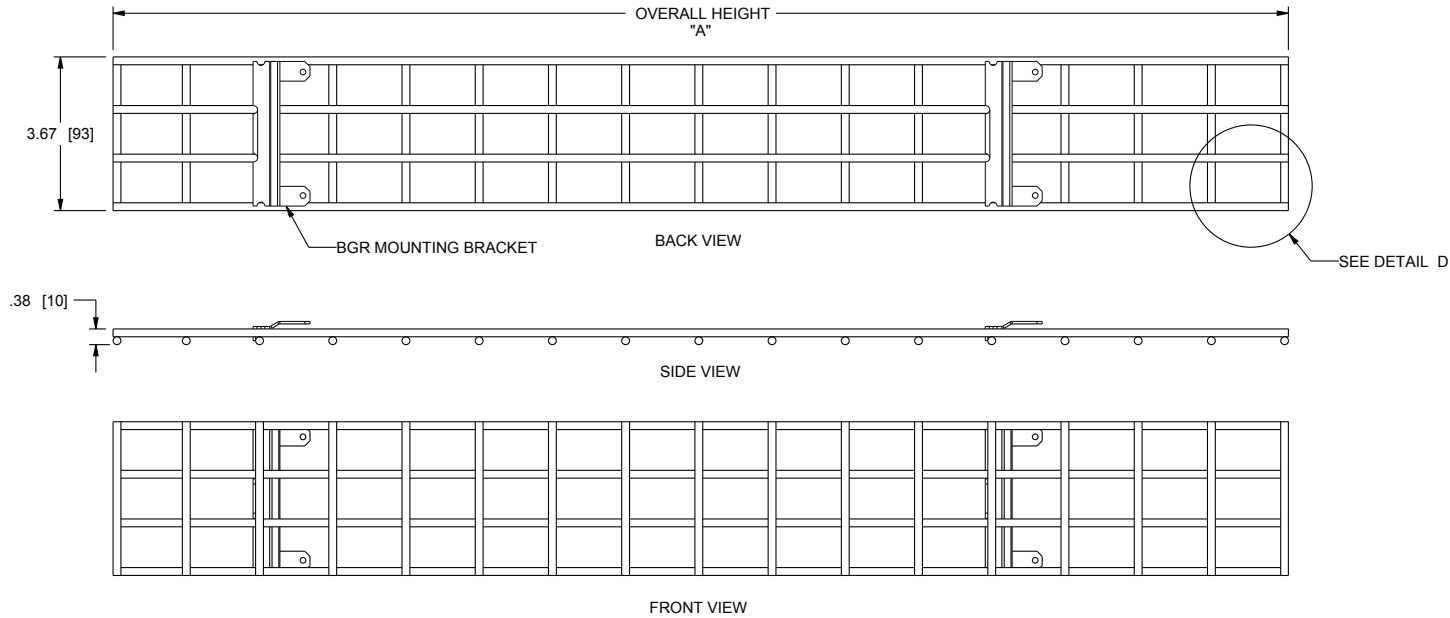

COMMERCIAL BRANDS

C2G | Chief | Da-Lite | Luxul | Middle Atlantic | Vaddio | Wiremold

Forward Family

vertical lace basic dimensions

- NOTE(S):
1. ALL DIMENSIONS SHOWN IN FORMAT:
INCHES [MILLIMETERS]
 2. FWD-LACE-WB3-16-21 SHOWN
 3. REFER TO PAGE 4 OF THIS DOCUMENT FOR
FITMENT MATRIX