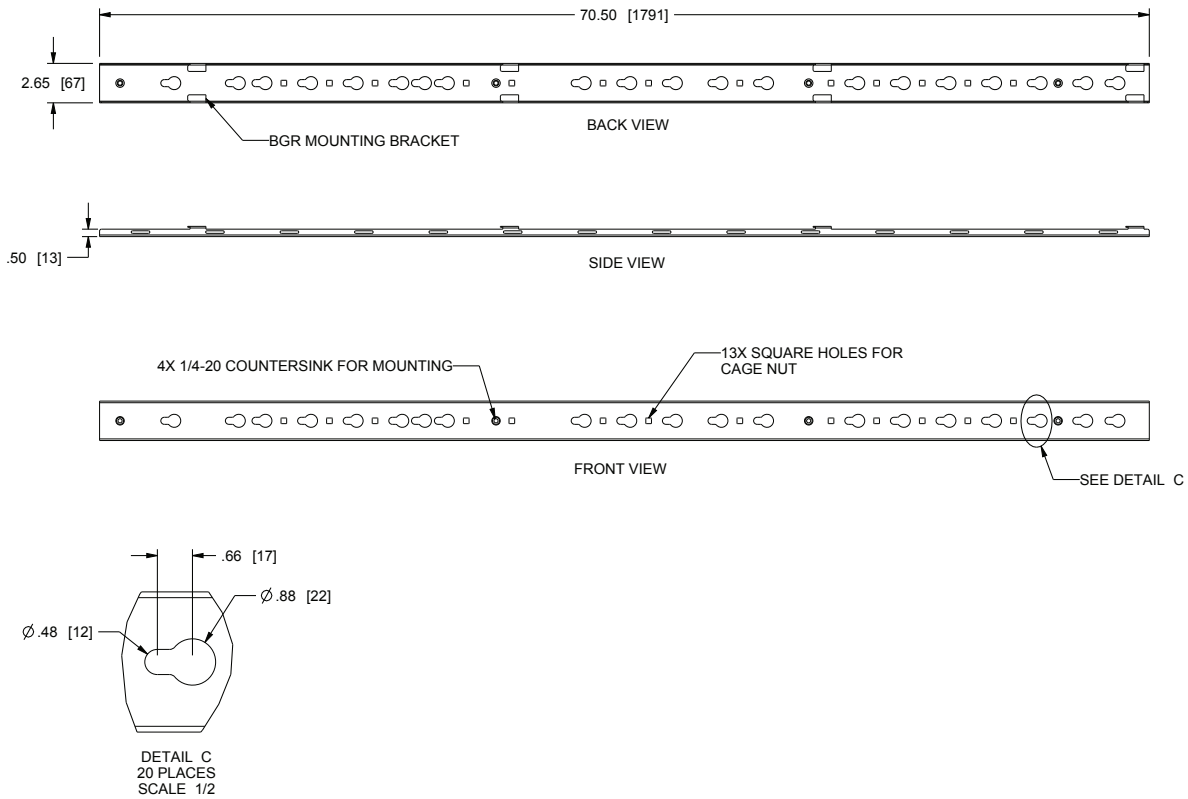

COMMERCIAL BRANDS

C2G | Chief | Da-Lite | Luxul | Middle Atlantic | Vaddio | Wiremold

Forward Family

universal power bracket basic dimensions

- NOTE(S):
1. ALL DIMENSIONS SHOWN IN FORMAT:
INCHES [MILLIMETERS]
 2. FWD-UVPB-42-45 SHOWN
 3. FOR BUTTON STYLE MOUNTING POWER STRIPS
 4. FITS THE FOLLOWING RACKS:
- BGR-45XX
- MRK-44XX
- VRK-44-XXH
- WRK-44-XX