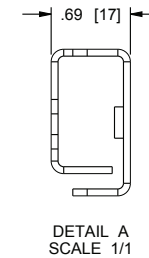

| AV

COMMERCIAL BRANDS

C2G | Chief | Da-Lite | Luxul | Middle Atlantic | Vaddio | Wiremold

120-00004 / rev - / 9-3-19

Forward Family

vertical lace basic dimensions

- NOTE(S):
1. ALL DIMENSIONS SHOWN IN FORMAT:
INCHES [MILLIMETERS]
 2. FWD-LACE-UMV-16-21 SHOWN
 3. REFER TO PAGE 4 OF THIS DOCUMENT FOR
FITMENT MATRIX