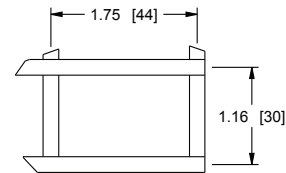

DETAIL D
SCALE 3/4

MAP SKU#	"A" OVERALL HEIGHT	MOUNTING BRACKETS
FWD-LACE-WB3-44-45	78.84 [2003]	4

WHAT GREAT SYSTEMS ARE BUILT ON™ | LEGRANDAV.COM

USA P 800.266.7225 E av.middleatlantic.support@legrand.com
CANADA P 888.766.9770 E av.middleatlantic.support@legrand.com

©2019 Middle Atlantic Products, Inc. All rights reserved. All other brand names or marks are used for identification purposes and are trademarks of their respective owners. All patents are protected under existing designations. Other patents pending.

COMMERCIAL BRANDS

C2G | Chief | Da-Lite | Luxul | Middle Atlantic | Vaddio | Wiremold