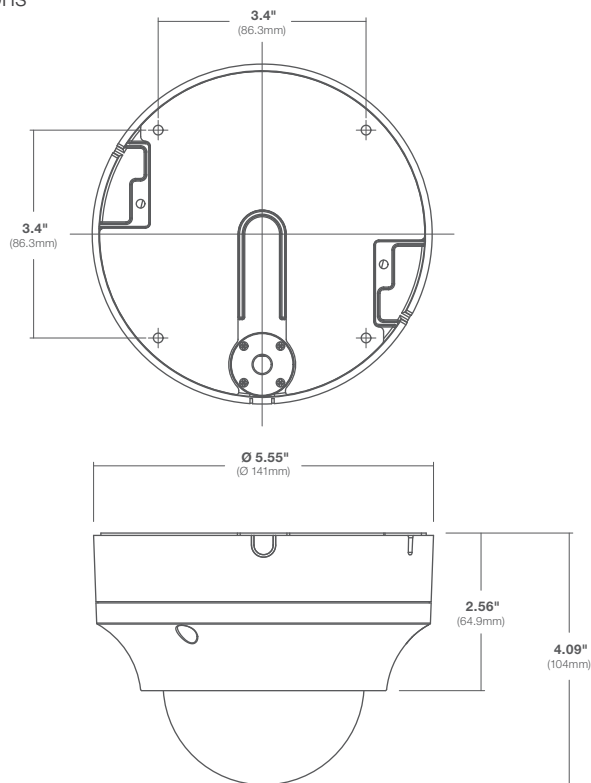

Mechanical

Casing	Die-cast aluminum chassis with polycarbonate dome bubble	
	IP66 weather proof standard	
	Impact resistant, IK-10 rated	
Gimbal	Easy 3-axis camera adjustment with 355° pan, and 60° tilt, and 180° Z-rotation	
Dimensions <i>(See Dimensions)</i>	Unit	Ø 5.55" (141mm) x 4.09" H (104mm)
	Packaged	5.9" H (150mm) x 6.7" W (170mm) x 7.28" L (185mm)
Weight	Unit	2.09lbs (0.95kg)
	Packaged	2.16lbs (0.98kg)
On Board Storage	MicroSDXC slot up to 1TB (card not included)	
Body Color	AV Costar White (Pantone® Cool Gray 1C)	

Dimensions