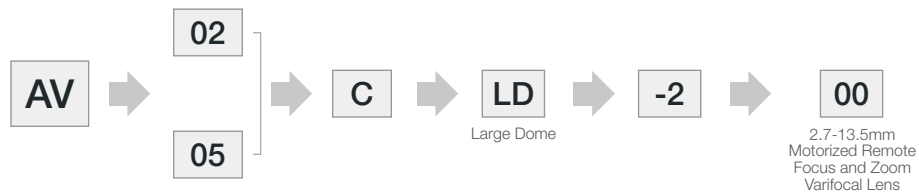

Configurations

Create Your Model (Example: AV05CLD-200)

Megapixel Resolution   Contera Product Line   Body Type   Generation   Lens