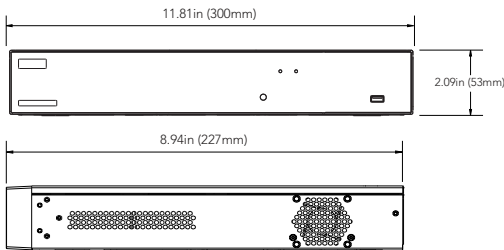

AVYCON[®]

Copyright © AVYCON. All rights reserved. Specifications and pricing are subject to change without notice.

AVR-DSV804H

4 CH. 4K UHD DIGITAL VIDEO RECORDER

SPECIFICATIONS

DIMENSIONS

REAR PANEL

AVAILABLE HDD OPTIONS

- 1TB HDD: AVR-DSV804H-1T
- 2TB HDD: AVR-DSV804H-2T
- 3TB HDD: AVR-DSV804H-3T
- 4TB HDD: AVR-DSV804H-4T
- 6TB HDD: AVR-DSV804H-6T
- 8TB HDD: AVR-DSV804H-8T
- 10TB HDD: AVR-DSV804H-10T
- 12TB HDD: AVR-DSV804H-12T
- 14TB HDD: AVR-DSV804H-14T
- 16TB HDD: AVR-DSV804H-16T