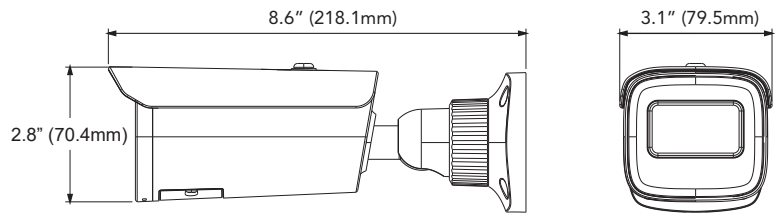

FUNCTIONS

- H.265 / H.264 / MJPEG coding
- Max. Resolution: 4MP (2560 x 1440)
- True Day / Night operation with ICR Automatic Switching
- 3D DNR, WDR, HLC, Smart IR, and etc.
- ROI encoding
- Supports image distortion correction
- Up to 165ft IR night view distance
- Built-in micro Sd card slot, up to 256GB
- DC12V / PoE power supply
- IP67 Ingress Protection
- Support three streams
- Support remote monitoring by smart phones & tablet PCs with iOS and Android OS
- Intelligent Analytics
- NDAA Compliant

DIMENSIONS

Unit : inch (mm)

OPTIONAL ACCESSORIES

AVM-BDMT-W-TL1

AVM-DPMT-W-TL1

AVC-BLN41AVT

4MP H.265 IR WATER-PROOF BULLET NETWORK CAMERA

SPECIFICATIONS