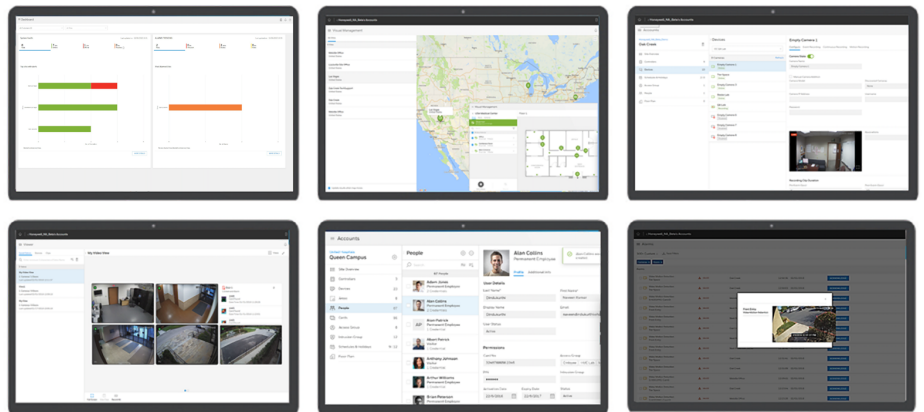

Remote configuration and management of sites, devices, schedules and users improves situational awareness, reduces operational costs and streamlines efficiencies across multi-site installations

Our cloud ready range of ENVR's makes installation easy with plug and play connectivity, auto registration of cameras and cloud-based configuration, reducing your creation costs and installation time.

- Configure, manage and control multi-site locations remotely
- Map based and fully scalable
- Multi-site integrated Viewer for access and video
- Video review of local and cloud storage
- Global user access management
- Door and camera association
- Arm and Disarm Site, Lock and Unlock Doors