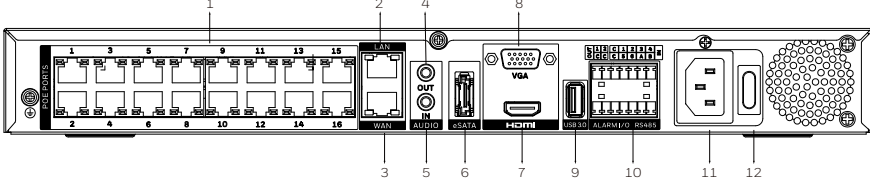

HN351602xxC