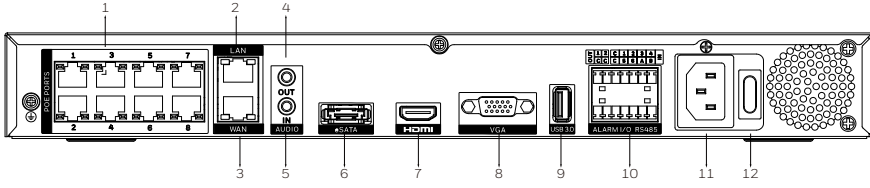

35 SERIES HN35 PLUS MPC EMBEDDED NVR

SYSTEM DIAGRAM

HN350802xxC