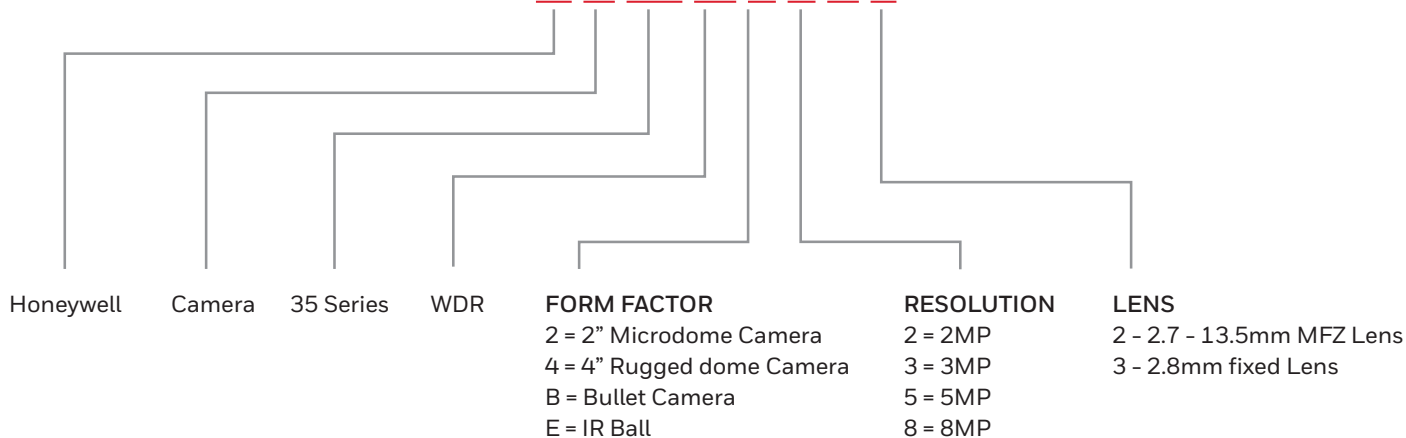

35 SERIES HN35 PLUS MPC EMBEDDED NVR

RECOMMENDED CAMERAS

H C 35 W 4 5 R 2

FORM FACTOR	MFZ LENS	FIXED LENS
35 SERIES IP CAMERAS		
MICRO DOME		HC35W25R3
RUGGED DOME	HC35W43R2, HC35W45R2, HC35W48R2	HC35W43R3, HC35W45R3, HC35W48R3
BULLET	HC35WB3R2, HC35WB5R2, HC35WB8R2	HC35WB3R3, HC35WB5R3, HC35WB8R3
BALL	HC35WE3R2, HC35WE5R2, HC35WE8R2	HC35WE3R3, HC35WE5R3, HC35WE8R3