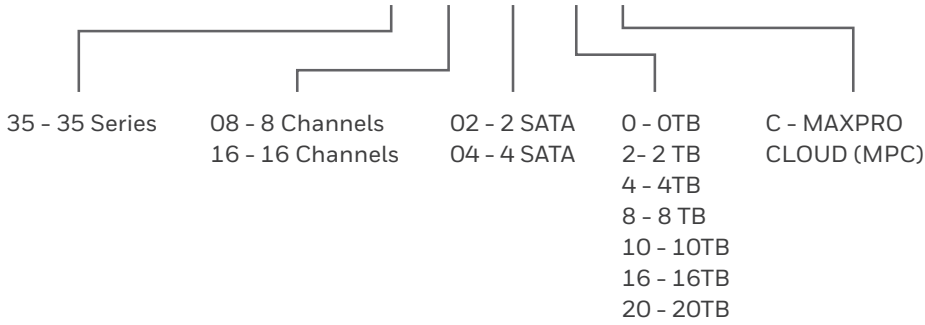

HN35 16 04 20 C

ORDERING	
MODEL#	DESCRIPTION
HN35080200C	8 Chs NVR 4K Support, H.265/H.264, 8 Chs PoE, Stream Encryption, 0 TB, 2 SATA, MPC
HN35080202C	8 Chs NVR 4K Support, H.265/H.264, 8 Chs PoE, Stream Encryption, 2 TB, 2 SATA, MPC
HN35080204C	8 Chs NVR 4K Support, H.265/H.264, 8 Chs PoE, Stream Encryption, 4 TB, 2 SATA, MPC
HN35080208C	8 Chs NVR 4K Support, H.265/H.264, 8 Chs PoE, Stream Encryption, 8 TB, 2 SATA, MPC
HN35080210C	8 Chs NVR 4K Support, H.265/H.264, 8 Chs PoE, Stream Encryption, 10 TB, 2 SATA, MPC
HN35080216C	8 Chs NVR 4K Support, H.265/H.264, 8 Chs PoE, Stream Encryption, 16 TB, 2 SATA, MPC
HN35160200C	16 Chs NVR 4K Support, H.265/H.264, 16 Chs PoE, Stream Encryption, 0 TB, 2 SATA, MPC
HN35160204C	16 Chs NVR 4K Support, H.265/H.264, 16 Chs PoE, Stream Encryption, 4 TB, 2 SATA, MPC
HN35160208C	16 Chs NVR 4K Support, H.265/H.264, 16 Chs PoE, Stream Encryption, 8 TB, 2 SATA, MPC
HN35160210C	16 Chs NVR 4K Support, H.265/H.264, 16 Chs PoE, Stream Encryption, 10 TB, 2 SATA, MPC
HN35160216C	16 Chs NVR 4K Support, H.265/H.264, 16 Chs PoE, Stream Encryption, 16 TB, 2 SATA, MPC
HN35160220C	16 Chs NVR 4K Support, H.265/H.264, 16 Chs PoE, Stream Encryption, 20 TB, 2 SATA, MPC
HN35160400C	16 Chs NVR 4K Support, H.265/H.264, 16 Chs PoE, Stream Encryption, 0 TB, 4 SATA, MPC
HN35160404C	16 Chs NVR 4K Support, H.265/H.264, 16 Chs PoE, Stream Encryption, 4 TB, 4 SATA, MPC
HN35160408C	16 Chs NVR 4K Support, H.265/H.264, 16 Chs PoE, Stream Encryption, 8 TB, 4 SATA, MPC
HN35160410C	16 Chs NVR 4K Support, H.265/H.264, 16 Chs PoE, Stream Encryption, 10 TB, 4 SATA, MPC
HN35160416C	16 Chs NVR 4K Support, H.265/H.264, 16 Chs PoE, Stream Encryption, 16 TB, 4 SATA, MPC
HN35160420C	16 Chs NVR 4K Support, H.265/H.264, 16 Chs PoE, Stream Encryption, 20 TB, 4 SATA, MPC

For More Information

www.security.honeywell.com/uk
buildings.honeywell.com/security

Honeywell Building Technologies

Building 5 Carlton Park
King Edward Avenue
Narborough, Leicester LE19 0AL
Tel: +44 (0)1163 500714
www.honeywell.com

HBT-SEC-HN35PLMPC-01-UK-EN(1222)DS-C
© 2022 Honeywell International Inc.

**THE
FUTURE
IS
WHAT
WE
MAKE IT**