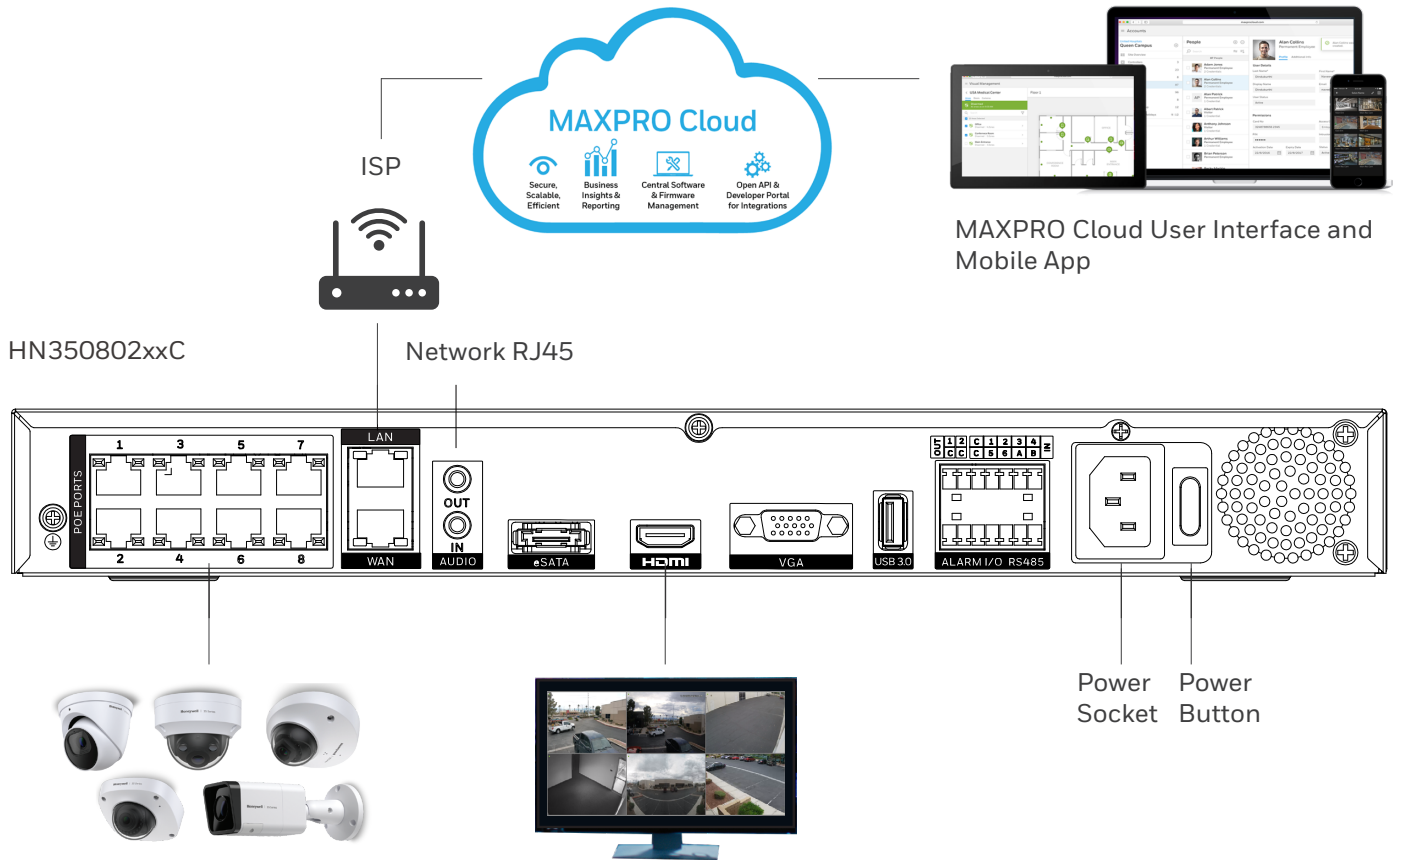

35 SERIES HN35 PLUS MPC EMBEDDED NVR

MAXPRO CLOUD SYSTEM OVERVIEW