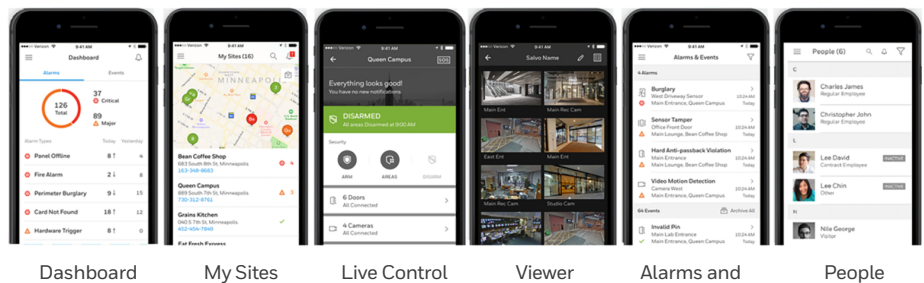

## SYSTEM BENEFITS

- Secure cloud-based multi-site managed video
- Plug and play cloud ready ENVRs 8 and 16 Ch
- Multi-site video deployments made easy with cloud-based configuration and management
- Multi-site video from anywhere via standard web browser
- Easy Integration to Access control, door and camera associations
- Fully integrated multisite management via app for iOS and Android
- Local and Cloud based storage of video at your fingertips
- Fully scalable architecture with distributed deployment
- Real time notifications with video clips and associated access events
- Remote configuration reduces truck roles
- Multisite remote f/w updates keeps system up to date and cyber secure
- Health and status of cameras and devices across all customer locations
- Easy to install and cost effective for small to medium enterprise

- Configure, manage and control multi-site locations remotely
- Map based and fully scalable
- Multi-site integrated Viewer for access and video
- Video review of local and cloud storage
- Global user access management
- Door and camera association
- Arm and Disarm Site, Lock and Unlock Doors

- Available on iOS and Android
- Fully integrated app for multi-site management and control
- Real time notifications and events
- Control user access across multi-sites
- Review live and recorded video
- See associated doors and cameras
- Arm and Disarm Site, Lock and Unlock Doors