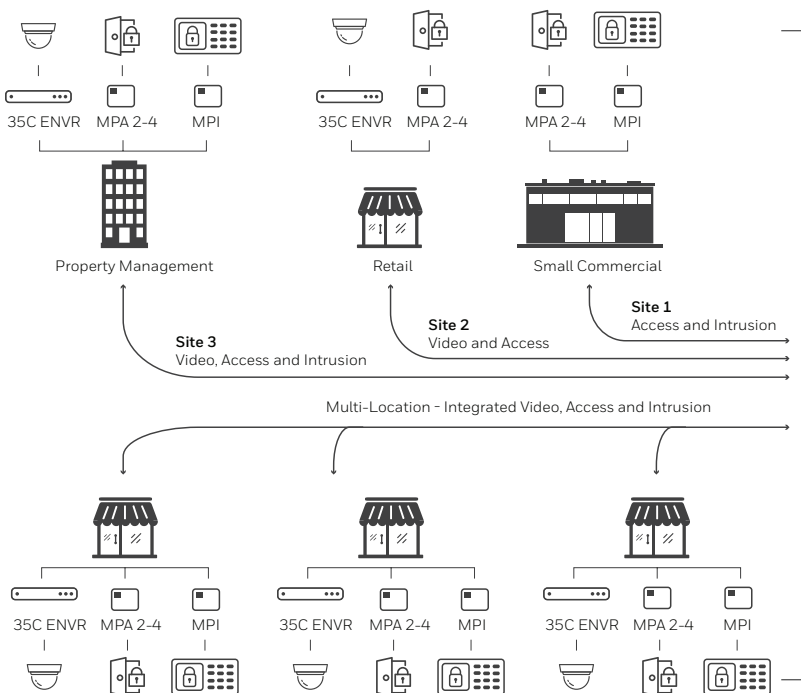

Cloud-Ready, Plug and Play, Flexible and Scalable

Accessible Anytime, Anywhere