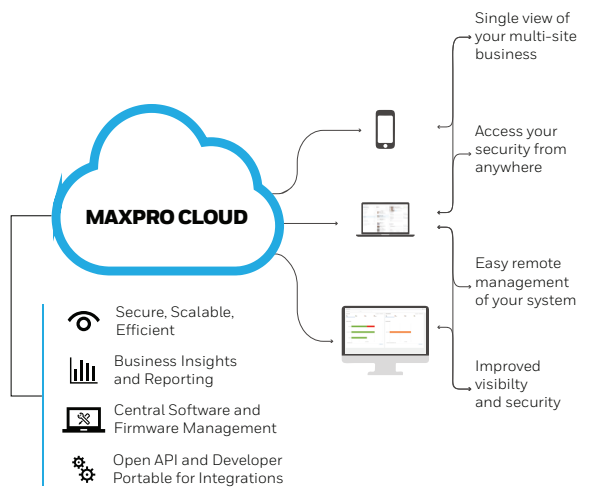

35 SERIES HN35 PLUS MPC EMBEDDED NVR

MAXPRO CLOUD SYSTEM OVERVIEW

Cloud-Ready, Plug and Play, Flexible and Scalable

Accessible Anytime, Anywhere