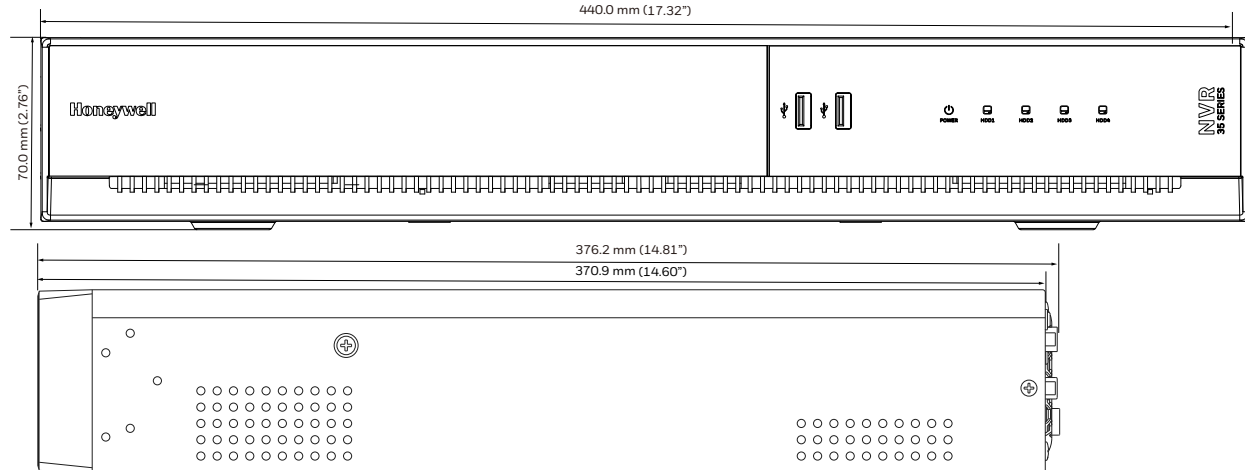

HN351604xxC/HN353204xx