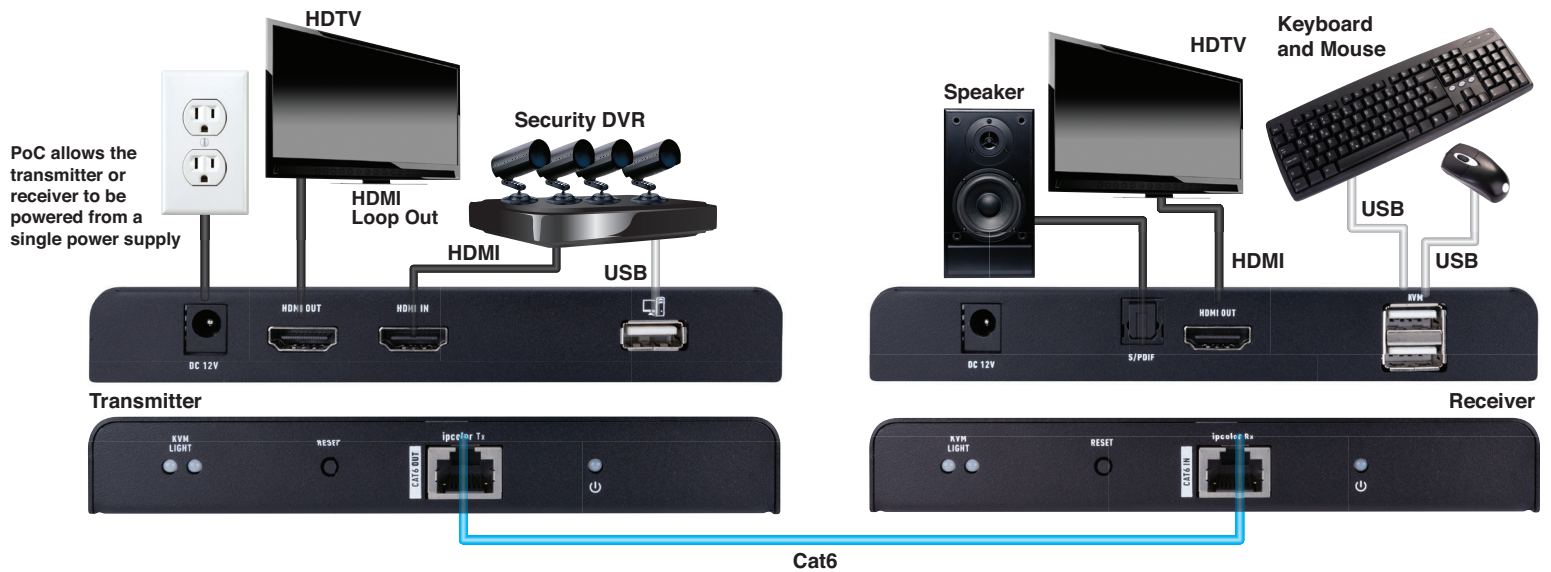

## 4K HDMI Extender with KVM

- Allows HDMI audio/video and KVM (keyboard, video, mouse) signals to be transmitted using a single Cat6/6A/7 Cable
- Extends 4K@60Hz, 4:4:4, and HDR10 up to 230ft/70m and 1080p up to 330ft/100m
- Extends USB control and data signals for keyboards, mice, and touchscreen displays
- Visually zero-latency (up to 30ms)
- Features bi-directional Power over Ethernet (PoE) technology which transmits power over Cat6, allowing the transmitter and receiver to be powered off a single power supply
- Supports multiple audio formats such as (Dolby TrueHD 7.1CH/Dolby Digital 5.1CH)
- Dynamic EDID for compatibility and plug and play operation
- HDMI loop-out for local monitoring or use with other HDMI distribution products
- Digital optical audio breakout for audio extraction
- Slim and compact design
- Dimensions: 5.9" W x 4.2"H x 1.1"D (150mm x 107mm x 28.4mm)
- Patent No. 9,710,038 B1

**Part Number: EVEXKVM3**