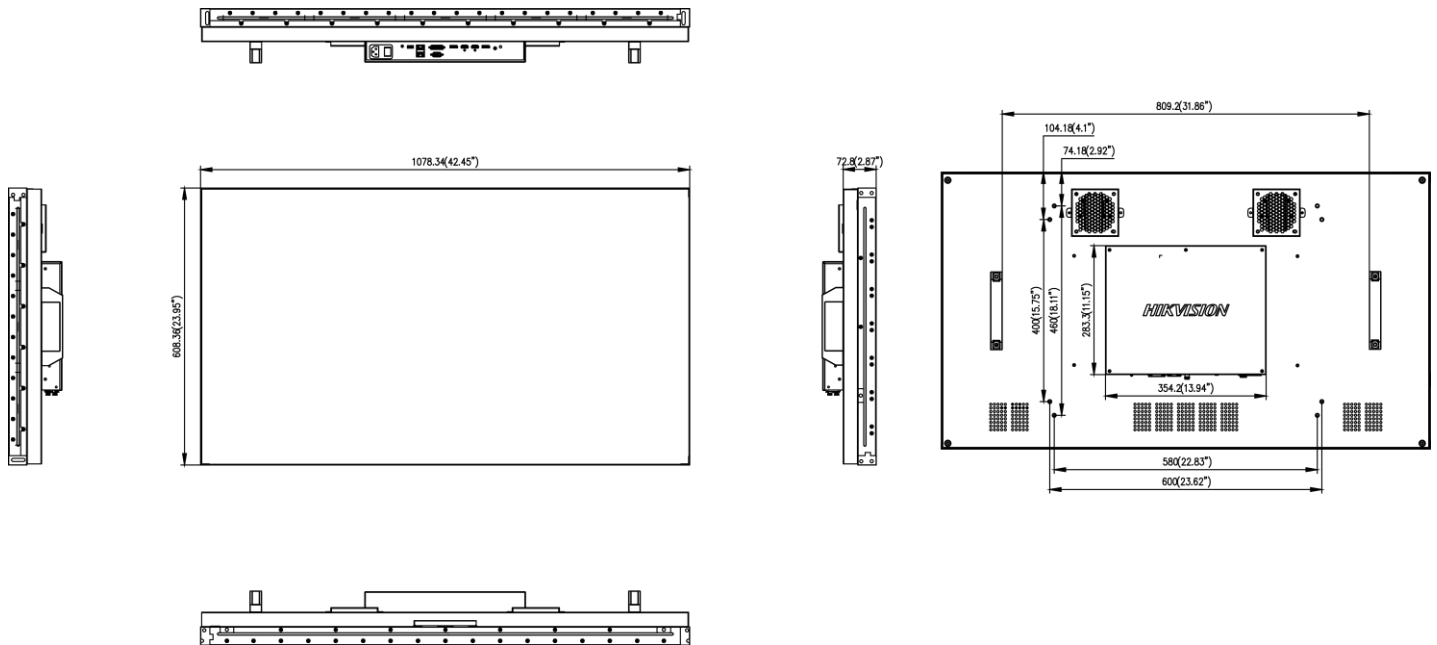

## ▪ Specification

Model	DS-D2049LU-Y	
<b>Display</b>	Screen Size	49 inch
	Backlight	Direct-lit LED backlight
	Pixel Pitch	0.56 mm
	Physical Seam	3.5 mm
	Bezel Width	2.3 mm (top/left), 1.2 mm (bottom/right)
	Resolution	1920 × 1080@60 Hz (downward compatible)
	Brightness	500 cd/m <sup>2</sup>
	Active Display Area	1074.24 (H) mm x 604.26 (V) mm
	Viewing Angle	Horizontal 178°, vertical 178°
	Color Depth	8 bit, 16.7 M
	Contrast Ratio	1200:1
	Response Time	8 ms (G to G)
	Color Gamut	72% NTSC
	Surface Treatment	Haze 25%, 3H
<b>Interface</b>	Video & Audio Input	HDMI × 1, DVI × 1, VGA × 1, DP× 1, USB × 1
	Video & Audio Output	HDMI × 1
	Control Interface	RS232 IN × 1, RS232 OUT × 1
<b>Power</b>	Power Supply	100-240 VAC, 50/60 Hz
	Power Consumption	≤ 134 W
	Standby Consumption	≤ 0.5 W
<b>Working Environment</b>	Working Temperature	0°C to 40°C (32°F to 104°F)
	Working Humidity	10% to 80% RH (non-condensing)
	Storage Temperature	-20°C to 60°C (-4°F to 140°F)
	Storage Humidity	10% to 90% RH (non-condensing)
<b>General</b>	Casing Material	SECC
	VESA	600 (H) mm × 400 (V) mm
	Product Dimension (W × H × D)	1078.34 mm × 608.36 mm × 72.8 mm (42.45" × 23.95" × 2.87")
	Package Dimension (W × H × D)	Carton with two displays: 1289 mm × 813 mm × 424 mm (50.75" × 32.01" × 16.69")
		Carton with a single display: 1289 mm × 813 mm × 424 mm (50.75" × 32.01" × 16.69")
	Net Weight	21.89 ± 0.5 kg (48.26 ± 1.1 lb) for single display
	Gross Weight	Carton with two displays: 54.1 ± 0.5 kg (119.23 ± 1.1 lb) Carton with a single display: 26.86 ± 0.5 kg (59.22 ± 1.1 lb)
Packing List	LCD display × 1, power cable × 1, network cable × 1, 2-meter HDMI cable × 1, screw × 4, remote control × 1, IR receiver × 1, CD-ROM × 1, RS-232 converter × 1, quick start guide × 1	

## Dimension

Distributed by