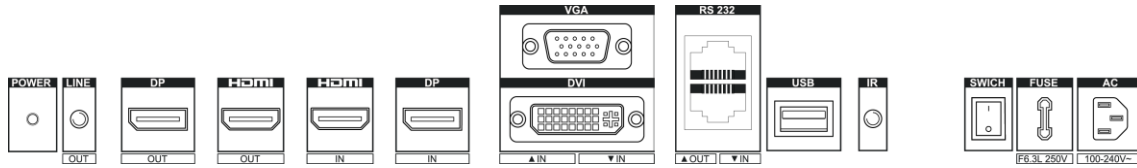

Physical Interface

Interface	Description	Interface	Description
POWER	Power indicator	DVI IN	DVI-I input interface for digital signals
LINE OUT	Audio output interface for analog signals	RS 232 OUT	Serial loopback output interface
DP OUT	DP output interface for digital signals	RS 232 IN	Serial input interface
HDMI OUT	HDMI output interface for digital signals	USB	USB interface
HDMI IN	HDMI input interface for digital signals	IR	IR input interface
DP IN	DP input interface for digital signals	SWITCH	Switch button
VGA IN	VGA input interface for analog signals	-	-