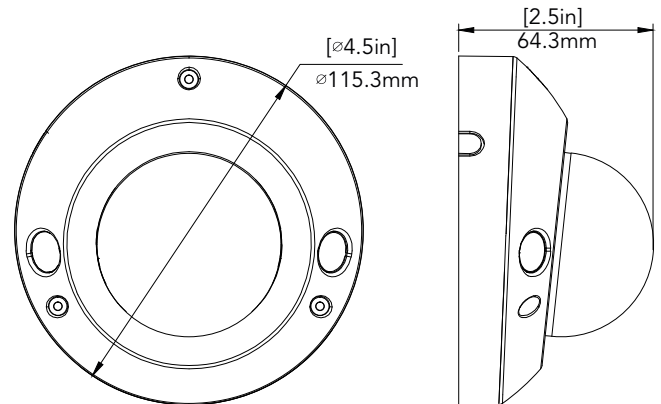

FUNCTIONS

- 5MP 2880 X 1620
- Max. Resolution: 2880 X 1620
- Video Compression: H.265 / H.264
- Day and Night IR cut filter with auto switch
- Color 0.1 lux @ F1.2(AGC ON):B/W 0 lux@ IR ON
- Fixed 2.8mm Lens
- 3D DNR, ONVIF, and WDR
- Supports Triple Streams
- Motion Detection, Digital Noise Detection, and Privacy Masking
- Operating Temperature: -30~+55°C/less than ≤ 95% RH
- DC12V / PoE (IEEE802.3af)
- IP67

DIMENSIONS

Unit : inch (mm)

AVYCON

Copyright © AVYCON. All rights reserved. Specifications and pricing are subject to change without notice.

AVC-NPK51F28

5MP H.265 FIXED MINI DOME NETWORK CAMERA

SPECIFICATIONS