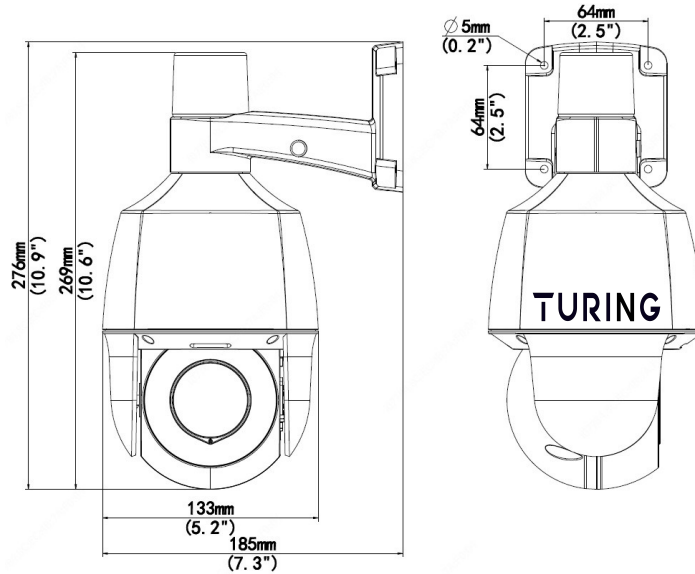

DIMENSIONS

MOUNTING

Junction Box:
TP-FCBJB

Optional Cable Gland:
TP-UWPJ