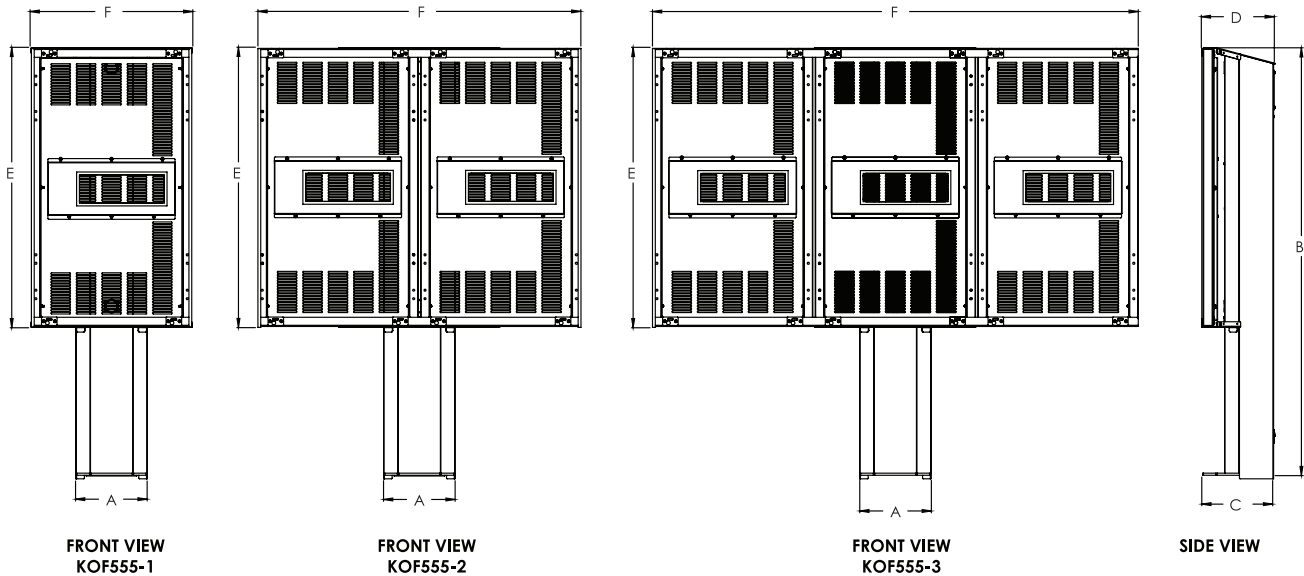

Product Specifications

MODEL NUMBERS	DIMENSIONS (W x H x D)	PRODUCT WEIGHT	FINISH	AVAILABLE COLORS
KOF555-1-EUK	28.38" x 75.67" x 12.62" (721 x 1922 x 321mm)	132lb (60kg)	Textured Powder Coat	Black
KOF555-2-EUK	57.17" x 75.67" x 12.62" (1452 x 1922 x 321mm)	163lb (74kg)		
KOF555-3-EUK	85.97" x 75.67" x 12.62" (2184 x 1922 x 321mm)	194lb (88kg)		

Package Specifications

MODEL NUMBERS	PACKAGE SIZE (W x H x D)	PACKAGE SHIP WEIGHT	PACKAGE UPC CODE	PACKAGE CONTENTS	UNITS IN PACKAGE
KOF555-1-EUK	38.00" x 84.00" x 27.00" (966 x 2134 x 686mm)	185lb (84kg)	735029341703	Digital Menu Board Enclosure, Mounting Hardware and Instructions	1
KOF555-2-EUK	60.00" x 84.00" x 40.00" (1524 x 2134 x 1016mm)	224lb (102kg)	735029341727		
KOF555-3-EUK	96.00" x 84.00" x 48.00" (2438 x 2134 x 1219mm)	290lb (132kg)	735029341734		

All dimensions = inch (mm)

MODEL NO.	DIMENSION "A"	DIMENSION "B"	DIMENSION "C"	DIMENSION "D"	DIMENSION "E"	DIMENSION "F"
KOF555-1-EUK	12.56" (319mm)	75.67" (1922mm)	12.54" (319mm)	12.62" (321mm)	49.36" (1254mm)	28.38" (721mm)
KOF555-2-EUK	12.56" (319mm)	75.67" (1922mm)	12.54" (319mm)	12.62" (321mm)	49.36" (1254mm)	57.17" (1452mm)
KOF555-3-EUK	12.56" (319mm)	75.67" (1922mm)	12.54" (319mm)	12.62" (321mm)	49.36" (1254mm)	85.97" (2184mm)