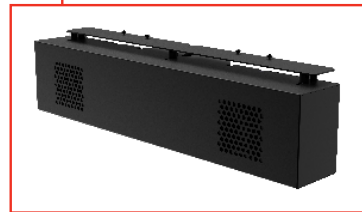

- **SPEAKER/MICROPHONE KIT AVAILABLE**
  KOF-OPT-SPK retrofits to the Outdoor Digital Menu Board for quick and easy installation
  Contact sales for further info