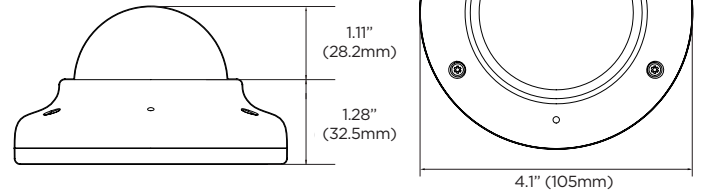

## Dimensions

Unit: Inch (mm)

## Summary

This MEGApix<sup>®</sup> IVA<sup>+</sup>™ IP camera is your gateway to powerful video analytics features. It is NDAA/TAA compliant and provides 2.1MP/1080p resolution at real-time 30fps and the convenience of audio input through built-in microphone. The MEGApix IVA+ cameras have a powerful engine to detect and classify people, vehicles and objects in real-time with support for logical rules. This camera includes 2.8 and 4.0mm fixed lens options, simultaneous H.265/H.264/MJPEG codec support and Star-Light Plus™ color in near-total darkness technology for quality video in any lighting condition, all in an IP67-rated, IK-10 impact resistant ultra low-profile vandal dome housing. All MEGApix<sup>®</sup> cameras are ONVIF conformant, assuring their successful integration with any open platform solution on the market.