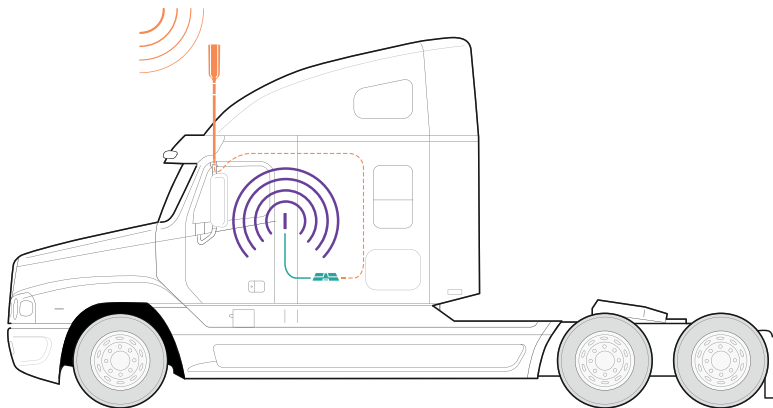

Drive Reach OTR

SKU: 477154

MAP: \$519.99

FEATURES

- Boosts signal for trucks with the OTR Trucker Antenna.
- Modular, height-adjustable antenna, from 7.5 to 40 inches so it can be installed on any vehicle.
- For multiple devices and users.
- Works on ALL cellular devices with ALL carriers simultaneously.
- Enhances talk, text, and high-speed data internet.

The **Drive Reach OTR** is our most powerful in-vehicle truck cell phone signal booster certified in the US, with Wilson Electronics* ruggedized, all weather OTR Truck Omni-Directional Antenna for maximum connection range and a 60% larger service range than the other boosters out there. The Drive Reach OTR boosts voice and data with max FCC-allowed 50 dB system gain, enhancing all available network signals, up to 32x. Drivers get fewer lost connections and dead zones, better audio quality, faster data uploads and downloads with this premier signal booster.

As with all weBoost boosters, all components needed for installation come in one package for easy DIY installation. The power supply plugs into CLA, while ignition power kits are also available. The Drive Reach OTR works with all cellular devices and all US carriers. The booster kit comes with parts to accommodate multiple installation options. Included are 2 mast extensions, 3-way antenna mount, side exit adapter, antenna spring, cable adapter, and thread lock packets.

*New frequency band utilized by Drive Reach OTR

Installation

- 1 Receives signal:** The powerful antenna reaches out to access voice and data signals, and deliver them to the booster.
- 2 Boost signal:** The booster receives the signal, amplifies it, and serves as a relay between your phone and the nearest cell tower.
- 3 Broadcasts signal:** Your devices get a stronger signal, and calls and data are fed through the booster back to the network.