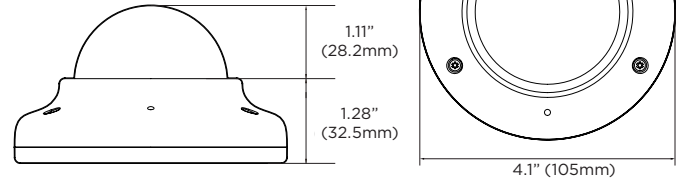

Accessories (optional)

Dimensions

Unit: Inch (mm)

Specifications

IMAGE	
Image sensor	5MP 1/2.8" CMOS
Total pixels	2592 (H) X 1944 (V)
Minimum scene illumination	0.13 lux (color) (DWC-MV75Wi28TW) 0.16 lux (color) (DWC-MV75Wi4TW) 0.16 lux (color) (DWC-MV75Wi6TW) 0.0 lux (B/W)
LENS	
Focal length	2.8mm, F2.0 (DWC-MV75Wi28TW) 4.0mm, F2.6 (DWC-MV75Wi4TW) 6.0mm, F2.0 (DWC-MV75Wi6TW)
Lens type	Fixed lens
HFOV / VFOV	102.4° / 77.4° (DWC-MV75Wi28TW) 82.3° / 58.8° (DWC-MV75Wi4TW) 51.9° / 37.6° (DWC-MV75Wi6TW)
IR distance	80ft range
OPERATIONAL	
Intelligent Video Analytics	IVA license: intrusion, line crossing, counting line, loitering, enter, exit, tamper IVA+ license: object removed, tailgating, direction, stopped, appear, disappear, object left
Shutter mode	Auto, manual, anti-flicker, slow shutter
Shutter speed	1/15 - 1/32000
Slow shutter	1/2, 1/3, 1/5, 1/6, 1/7.5, 1/10
Auto gain control	Auto
Day / night	Auto, day (color), night (B/W)
Smart DNR™ 3D digital noise reduction	3D-DNR
Wide dynamic range (WDR) dB	True WDR, 120dB
Privacy zone	16 programmable privacy masks
Mirror and flip	Yes
Alarm notifications	Notifications via e-mail notifications, FTP, alarm output and SD card recording
Memory slot	Micro SD / SDHC / SDXC (card not included)
NETWORK	
LAN	RJ45 (10/100Base-T)
Video compression type	H.265, H.264, MJPEG
Resolution	H.265: 2592x1944, 2304x1296, 2.1MP/1080p, 720p, VGA, D1, CIF H.264: 2592x1944, 2304x1296, 2.1MP/1080p, 720p, VGA, D1, CIF MJPEG: 2.1MP/1080p, 720p, 800x600, VGA, 768x432, D1, CIF
Frame rate	Up to 30fps at all resolutions
Video bitrate	100Kbps - 10Mbps, multi-rate for preview and recording
Bitrate control	Multi-streaming CBR/VBR at H.264, H.265 (controllable frame rate and bandwidth)
Streaming capability	Dual-stream at different rates and resolutions
IP	IPv4, IPv6
Protocol	TCP/IP, UDP, AutoIP, RTP (UDP/TCP), RTSP, NTP, HTTP, HTTPS, SSL, DNS, DDNS, DHCP, FTP, SMTP, ICMP, SNMPv1/v2/v3 (MIB-2), ONVIF
Security	HTTPS (TLS), IP filtering, 802.1x, digest authentication (ID/PW)
ONVIF conformance	Yes
OS: Windows®, Mac® OS, Linux®	
Web viewer	Browser: IE®, Google Chrome®, Mozilla Firefox®, Safari® NOTE: Chrome browser is recommended for IVA configuration
Video management software	DW Spectrum® IPVMS
ENVIRONMENTAL	
Operating temperature	-4°F - 122°F (-20°C - 50°C)
Operating humidity	10-90% (non-condensing)
IP and IK rating	IP67-rated, IK10 impact-resistant
Other certifications	UL listed, CE, FCC, RoHS
ELECTRICAL	
Power requirement	DC 12V, PoE IEEE 802.3af Class 3. (Adapter not included)
Power consumption	DC12V: max 6W, PoE: max 7.2W
MECHANICAL	
Material	Aluminum vandal housing, polycarbonate dome
Dimensions	4.13" x 2.4" (105 x 61mm)
Weight	0.79lbs (0.36kg)
Warranty	5 years warranty