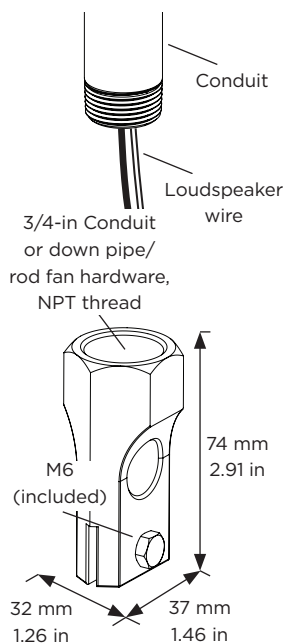

PROFESSIONAL

DesignMax Pendant Loudspeakers Conduit Adapter

For use with:

- DesignMax DM3P
- DesignMax DM5P
- DesignMax DM6PE
- DesignMax DM10P-SUB

©2022 Bose Corporation.
All rights reserved.
Framingham, MA 01701-9168 USA
PRO.BOSE.COM
AM860906 Rev. 01
May 2022

860906-0020

0.25 kg
0.55 lb

Important Safety Instructions

Please read and keep all safety and use instructions.

WARNINGS/CAUTIONS

Contains small parts which may be a choking hazard. Not suitable for children under age 3.

- It is the installer's responsibility to ensure that all threaded connections are securely tightened. Use of a permanent-type thread-locking adhesive is recommended.
- Do not use lubricants on the adapter.
- Bose recommends periodic inspection of all connection points. Immediately replace worn or damaged components.
- All Bose products must be installed in accordance with local, state, federal and industry regulations. It is the installer's responsibility to ensure installation of the loudspeakers and mounting system is performed in accordance with all applicable codes, including local building codes and regulations. Consult the local authority having jurisdiction before installing this product.
- Unsafe mounting or overhead suspension of any heavy load can result in serious injury or death, and property damage. It is the installer's responsibility to evaluate the reliability of any mounting method used for their application. Only professional installers with the knowledge of proper hardware and safe mounting techniques should attempt to install any loudspeaker overhead.
- Do not make unauthorized alterations to this product.

Regulatory Information

Date of Manufacture: The eighth digit in the serial number indicates the year of manufacture; "0" is 2010 or 2020.

UK Importer: Bose Limited Bose House, Quayside Chatham Maritime, Chatham, Kent, ME4 4QZ, United Kingdom

EU Importer: Bose Products B.V., Gorslaan 60, 1441 RG Purmerend, The Netherlands

Bose Corporation Headquarters: 1-877-230-5639
Bose and DesignMax are trademarks of Bose Corporation.

Warranty Information

This product is covered by a limited warranty. For warranty details, visit PRO.BOSE.COM.

ESPAÑOL

Instrucciones importantes de seguridad

Lea y conserve todas las instrucciones de uso y seguridad.

ADVERTENCIAS/PRECAUCIONES

Contiene piezas pequeñas que pueden provocar asfixia. No se recomienda para niños menores de 3 años.