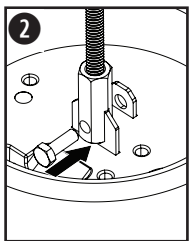

Important Safety Instructions

Please read and keep all safety and use instructions.