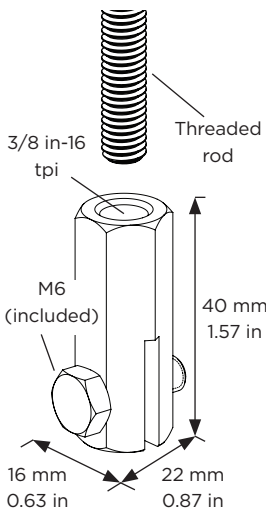

DesignMax Pendant Loudspeakers Threaded Rod Adapter

For use with:
DesignMax DM3P
DesignMax DM5P
DesignMax DM6PE
DesignMax DM10P-SUB

©2022 Bose Corporation. All rights reserved.
Framingham, MA 01701-9168 USA
PRO.BOSE.COM
AM860903 Rev. 01
May 2022

860903-0020

0.05 kg
0.1 lb

Important Safety Instructions

Please read and keep all safety and use instructions.

WARNINGS/CAUTIONS

Contains small parts which may be a choking hazard. Not suitable for children under age 3.

- It is the installer's responsibility to ensure that all threaded connections are securely tightened. Use of a permanent-type thread-locking adhesive is recommended.
- Do not use lubricants on the adapter.
- Bose recommends periodic inspection of all connection points. Immediately replace worn or damaged components.
- All Bose products must be installed in accordance with local, state, federal and industry regulations. It is the installer's responsibility to ensure installation of the loudspeakers and mounting system is performed in accordance with all applicable codes, including local building codes and regulations. Consult the local authority having jurisdiction before installing this product.
- Unsafe mounting or overhead suspension of any heavy load can result in serious injury or death, and property damage. It is the installer's responsibility to evaluate the reliability of any mounting method used for their application. Only professional installers with the knowledge of proper hardware and safe mounting techniques should attempt to install any loudspeaker overhead.
- Do not make unauthorized alterations to this product.

Regulatory Information

Date of Manufacture: The eighth digit in the serial number indicates the year of manufacture; "0" is 2010 or 2020.

UK Importer: Bose Limited Bose House, Quayside Chatham Maritime, Chatham, Kent, ME4 4QZ, Reino Unido

EU Importer: Bose Products B.V., Gorslaan 60, 1441 RG Purmerend, The Netherlands

Taiwan Importer: Bose Taiwan Branch, 9F-A1, No. 10, Section 3, Minsheng East Road, Taipei City 104, Taiwan. Phone Number: +886-2-2514 7676

Bose Corporation Headquarters: 1-877-230-5639
Bose and DesignMax are trademarks of Bose Corporation.

©2022 Bose Corporation. No part of this work may be reproduced, modified, distributed or otherwise used without prior written permission.

Warranty Information

This product is covered by a limited warranty. For warranty details, visit PRO.BOSE.COM.

ESPAÑOL

Instrucciones importantes de seguridad

Lea y conserve todas las instrucciones de uso y seguridad.

ADVERTENCIAS/PRECAUCIONES

Contiene piezas pequeñas que pueden provocar asfixia. No se recomienda para niños menores de 3 años.

Información normativa

Fecha de fabricación: El octavo dígito del número de serie indica el año de fabricación; "0" es 2010 o 2020.

Importador en China: Bose Electronics (Shanghai) Company Limited, Level 6, Tower D, No. 2337 Gudai Rd. Minhang District, Shanghai 201100, China

Importador para la UE: Bose Products B.V., Gorslaan 60, 1441 RG Purmerend, Pays-Bas

Oficinas centrales de Bose Corporation: 1-877-230-5639
Bose y DesignMax son marcas comerciales de Bose Corporation.