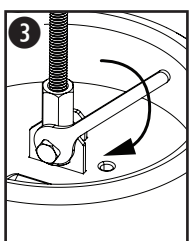

Important Safety Instructions

Please read and keep all safety and use instructions.