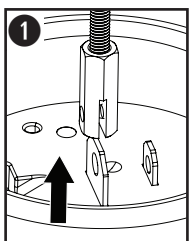

Important Safety Instructions

Please read and keep all safety and use instructions.