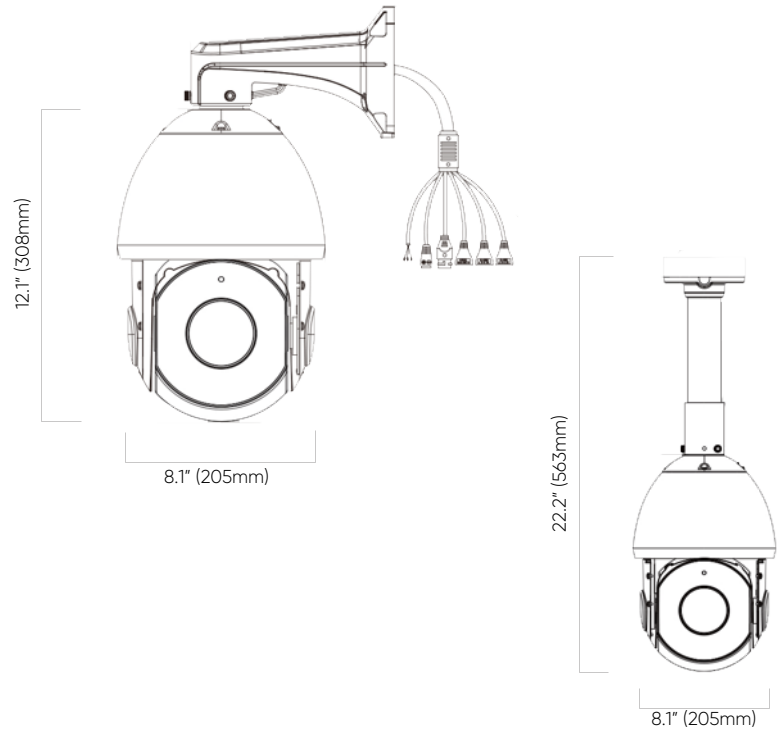

**AVC-NPTZ51X23L-F**  
**5MP FULL-SIZE PTZ DOME NETWORK CAMERA**

**5MP FULL-SIZE PTZ DOME NETWORK CAMERA**

5MP PTZ DOME NETWORK CAMERA WITH INFINITE-STAR™ FEATURES

The AVYCON AVC-NPTZ51X23L-F camera is a 5MP 42X PTZ Dome Network Camera using InfiniteStar™ technology, with an ultra-low 0.005 lux sensitivity, providing crisp color images of the environment even at night. This camera supports True Day and Night mode, PoE, and up to 984ft. of Smart IR Illumination. The camera also features Alarm Input/Output connections, Audio Input/Output, a microSD slot (256GB max capacity), and is ONVIF Profile S,G and T Compliant. Optional accessories for this camera include Junction Box, Wall, Ceiling, Pole and Corner Mounts.

**FUNCTIONS**

- 5MP (2592 × 1944) @ 30fps / 1080P @ 60fps
- Max. resolution: 2592 x 1944
- Supports Smart H.265/H.264 encoding
- True Day & Night ICR with InfiniteStar™ Technology
- Up to 0.005Lux Sensitivity with InfiniteStar™ Technology
- Up to 984ft. IR Illumination
- IR Anti-reflection Design
- 23X Optical Zoom
- 3D DNR, True WDR, HLC, BLC and ROI encoding
- 360° Endless Pan
- Supports PTZ Auto Tracking
- 1 channel Audio input; 1 channel Audio output
- 2 channel Alarm input; 2 channel Alarm output
- Built-in micro SD card slot (max. 256 GB)
- AC 24V (3A) / PoE+ (802.3at, 25.5W Max)
- IP66 Ingress Protection
- Supports remote access with Windows, macOS, iOS and Android
- Operating Temperature: -40°F - 140°F, less than 90% RH

**DIMENSIONS**

Unit : inch (mm)

**OPTIONAL ACCESSORIES**

AVM-P-DDMTS-A1

AVM-P-PMT-A1

AVM-P-CMT-A1

AVM-P-PWMTL-A1  
(Included)

AVM-P-PCMTL-A1