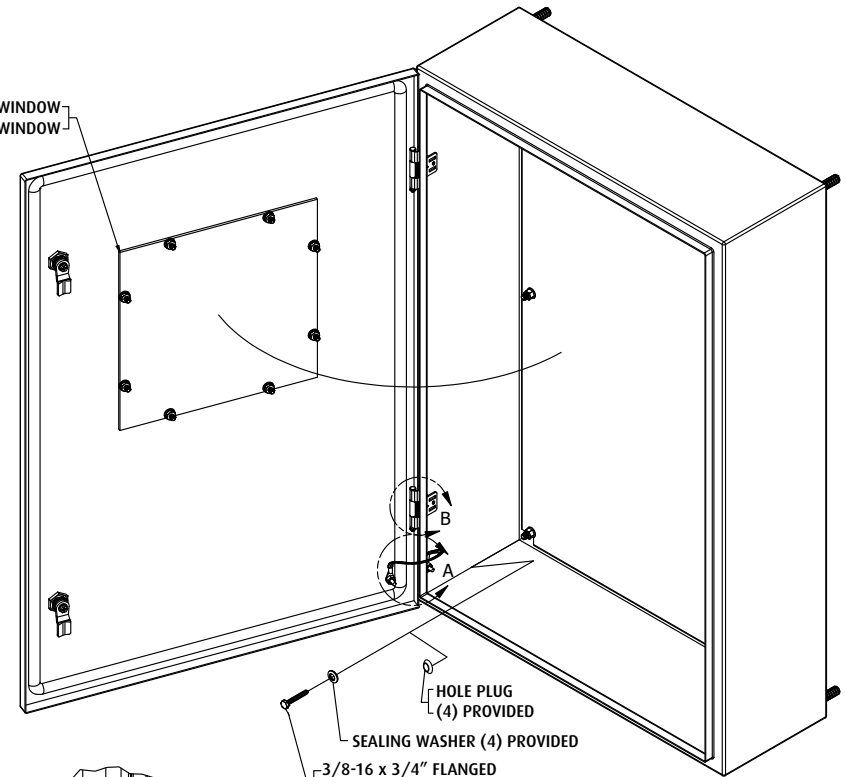

M362408W - WITH WINDOW
EM362408 - NO WINDOW

FASTEN GROUNDING HARNESS
USING (2) 1/4-20 HEX NUTS

DETAIL A

TO REMOVE DOOR:
REMOVE SNAP RING
AND HINGE PIN FROM
EACH HINGE LOCATION

DETAIL B

Three year warranty or a one year limited warranty (from date of purchase) on most products. See website for details. Electronic warranty form at www.sti-usa.com/wc14.