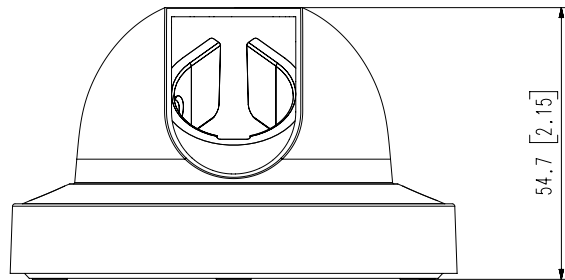

This parts should not contain any substances which are specified in AH60-0033K

NO	PART NAME	CODE NO.	MATERIAL	Q'TY	REMARK
1	ASSY_FINAL_SBL100D	075715	Check note	1	-

A3
CHANGE

UNIT	mm	DESIGN	CHECK	APPROVAL	PART NAME
SCALE	1 / 1				MODEL NAME
Hanwha Techwin					CODE NO.