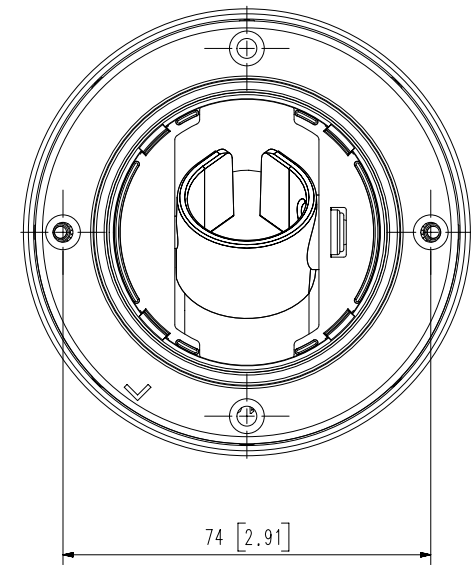

This parts should not contain any substances which are specified in AH60-0033K

NO	PART NAME	CODE NO.	MATERIAL	Q'TY	REMARK
1	ASSY_FINAL_SBL100D	075715	Check note	1	-

A3
CHANGE

UNIT	mm	DESIGN	CHECK	APPROVAL	PART NAME
SCALE	1 / 1				MODEL NAME
Hanwha Techwin					CODE NO.