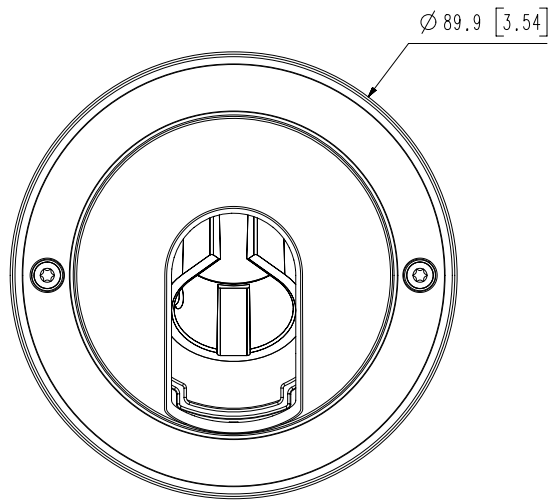

SBL-100D

Remote Head Camera Ceiling Housing

FC | UL LISTED | CE | ENEC

Key Features

- Plastic
- Can be used with SLA-T2480, SLA-T2480A, SLA-T4680, SLA-T4680A
- Dimensions : $\Phi 89.9 \times 54.7$ mm ($\Phi 3.54 \times 2.15$ ")
- Weight : 65g (0.14 lb)
- White

Mechanical

Color	White
Material	Plastic
RAL code	RAL9003
Product dimensions / weight	Φ89.9x54.7 mm(Φ3.54x2.15")/65g(0.14 lb)
Supported products	SLA-T2480, SLA-T2480A, SLA-T4680, SLA-T4680A ※ For further compatible models, please visit our website or use Toolbox

This parts should not contain any substances which are specified in AH60-0033K

NO	PART NAME	CODE NO.	MATERIAL	Q'TY	REMARK
1	ASSY_FINAL_SBL100D	075715	Check note	1	-

A3
CHANGE

UNIT	mm	DESIGN	CHECK	APPROVAL	PART NAME
SCALE	1 / 1				MODEL NAME
Hanwha Techwin					CODE NO.