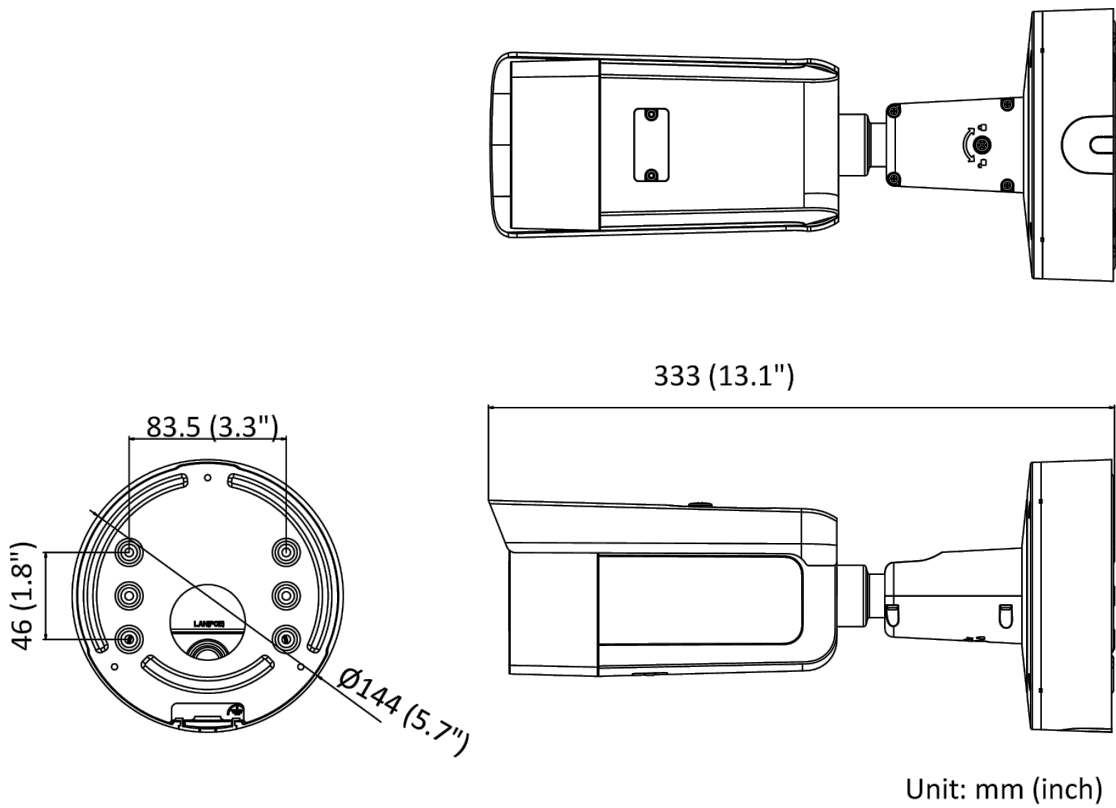

Specifications

Camera	
Image Sensor	1/2.8" Progressive Scan CMOS
Min. Illumination	0.002 Lux @ (f/1.4, AGC on), 0 Lux with IR on
Shutter Speed	1/3 s to 1/100,000 s
Slow Shutter	Yes
P/N	P/N
Wide Dynamic Range	120 dB
Day/Night	ICR Cut
Angle Adjustment	Pan: 0° to 355°, tilt: 0° to 90°, rotate: 0° to 360°
Lens	
Iris Type	Auto-Iris
Lens Mount	Ø14
Lens Type and FOV	2.7 to 13.5 mm: horizontal FOV 112.5° to 34°, vertical FOV 57.2° to 18.9°, diagonal FOV 138.1° to 39.1°
Aperture	f/1.4
DORI	
DORI	D: 44 m, O: 17 m, R: 8 m, I: 4 m
Illuminator	
IR Range	Up to 197 ft (60 m)
Wavelength	850 nm
Smart Supplement Light	Yes
Video	
Max. Resolution	1920 × 1080
Main Stream	50 Hz: up to 50 fps (1920 × 1080, 1280 × 720) 60 Hz: up to 60 fps (1920 × 1080, 1280 × 720) *High frame rate is supported under certain settings.
Sub-Stream	50 Hz: 25 fps (640 × 480, 640 × 360, 320 × 240) 60 Hz: 30 fps (640 × 480, 640 × 360, 320 × 240)
Third Stream	50 Hz: 15 fps (1280 × 720, 640 × 480, 640 × 360, 320 × 240) 60 Hz: 15 fps (1280 × 720, 640 × 480, 640 × 360, 320 × 240)
Fourth Stream	50 Hz: 15 fps (1280 × 720, 640 × 480, 640 × 360, 320 × 240) 60 Hz: 15 fps (1280 × 720, 640 × 480, 640 × 360, 320 × 240) *Fourth stream is supported under certain settings.
Video Compression	Main stream: H.265/H.264/H.264+/H.265+ Sub-stream: H.265/H.264/MJPEG Third stream: H.265/H.264 Fourth stream: H.265/H.264/MJPEG
Video Bit Rate	32 Kbps to 8 Mbps
H.264 Type	Baseline Profile/Main Profile/High Profile
H.265 Type	Main Profile
H.264+	Main stream supports
H.265+	Main stream supports
Bit Rate Control	CBR/VBR

Available Model

PCI-B12Z2S (2.7 mm to 13.5 mm)

Dimensions

Optional Accessories

PM	PM-LPR	CM1
Vertical Pole Mount	Pendant Mount	Corner Mount
		

Distributed by

**HIKVISION®****Headquarters**

No.555 Qianmo Road, Binjiang District,
Hangzhou 310051, China
T +86-571-8807-5998
overseasbusiness@hikvision.com