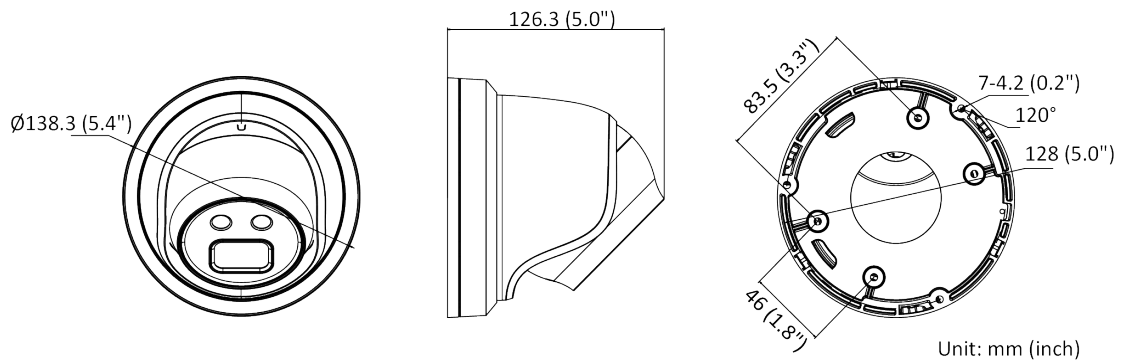

Dimensions

Optional Accessories

PM Vertical Pole Mount	PC140+CPM Pendant Mount	CB140PT Junction Box	CM Corner Mount	PC140+WML Wall Mount