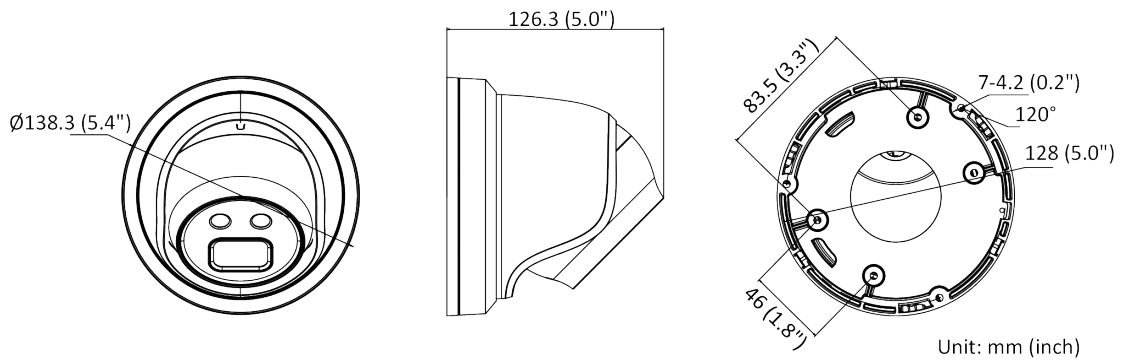

Dimensions

Optional Accessories

PM Vertical Pole Mount	PC140+CPM Pendant Mount	CB140PT Junction Box	CM Corner Mount	PC140+WML Wall Mount