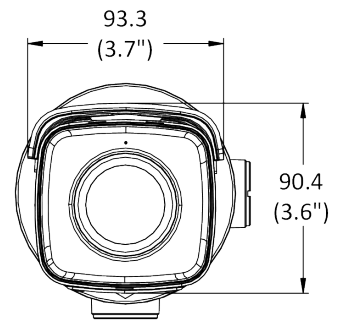

Dimensions