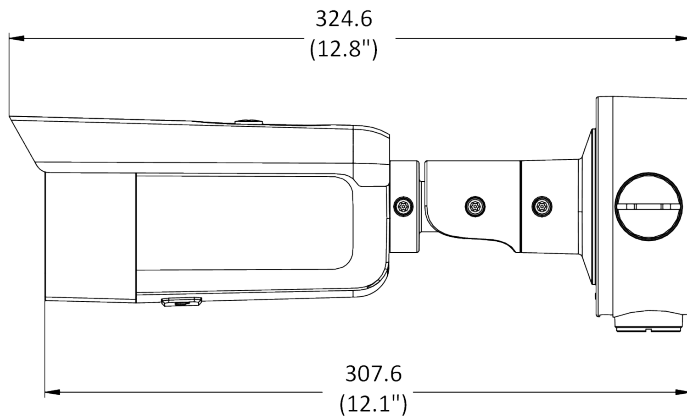

Dimensions