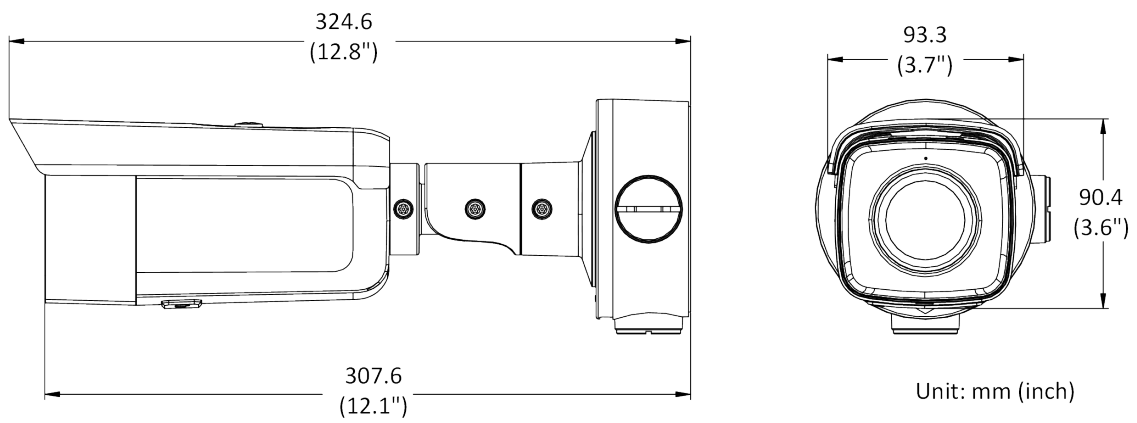

Dimensions