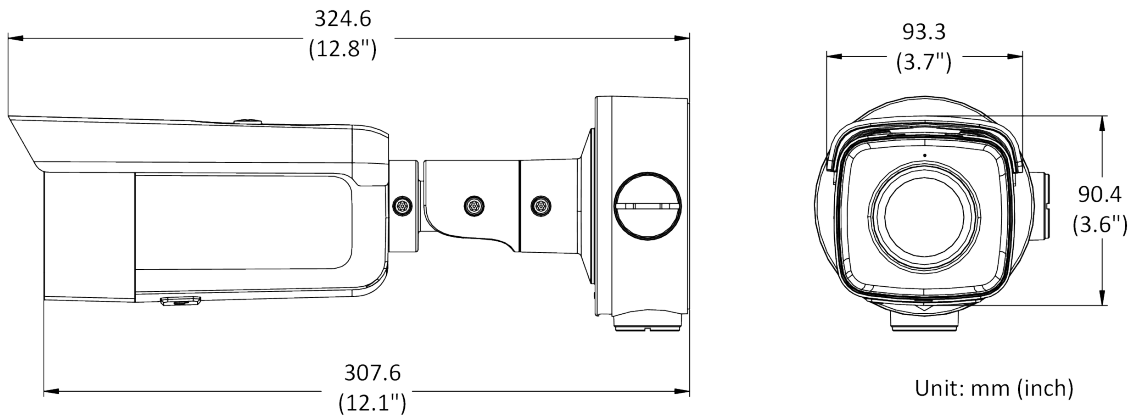

Dimensions