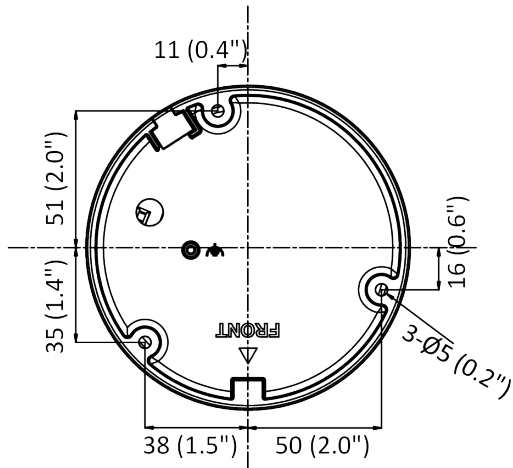

Dimensions

Unit: mm (inch)

Optional Accessories

CM Corner Mount	CB120 Junction Box	PC120+WMS Wall Mount	PM Vertical Pole Mount	SRSR Rain Shade	PC120+CPM Pendant Mount