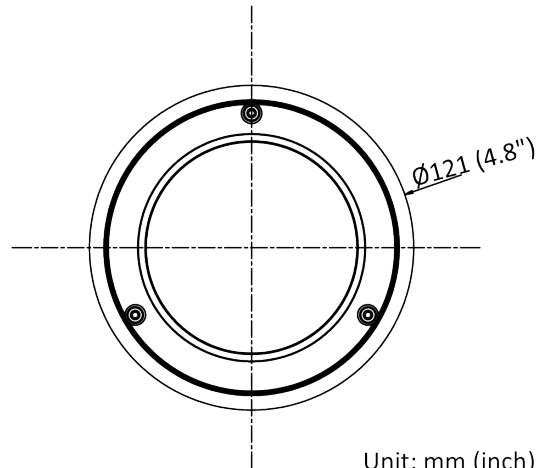

Dimensions

Unit: mm (inch)

Optional Accessories

CM Corner Mount	CB120 Junction Box	PC120+WMS Wall Mount	PM Vertical Pole Mount	SRSR Rain Shade	PC120+CPM Pendant Mount