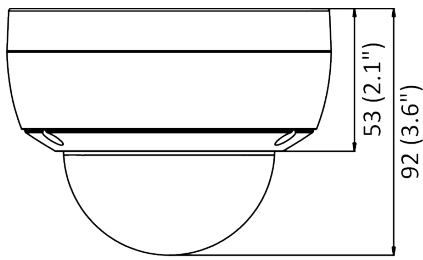

Dimensions

Unit: mm (inch)

Optional Accessories

CM Corner Mount	CB120 Junction Box	PC120+WMS Wall Mount	PM Vertical Pole Mount	SRSR Rain Shade	PC120+CPM Pendant Mount