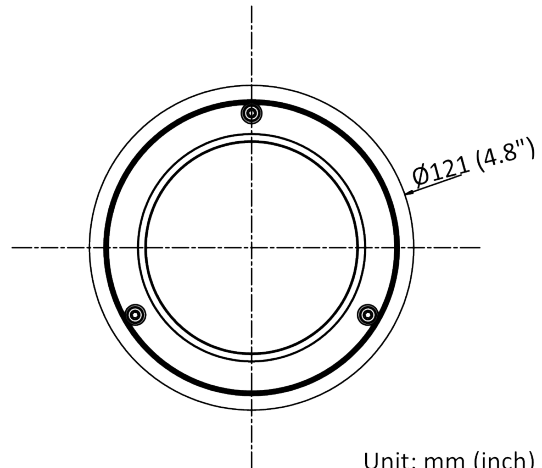

Dimensions

Unit: mm (inch)

Optional Accessories

CM Corner Mount	CB120 Junction Box	PC120+WMS Wall Mount	PM Vertical Pole Mount	SRSM Rain Shade	PC120+CPM Pendant Mount