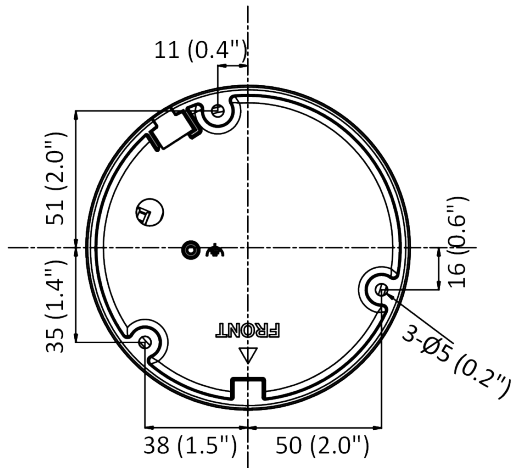

Dimensions

Unit: mm (inch)

Optional Accessories

CM Corner Mount	CB120 Junction Box	PC120+WMS Wall Mount	PM Vertical Pole Mount	SRSM Rain Shade	PC120+CPM Pendant Mount