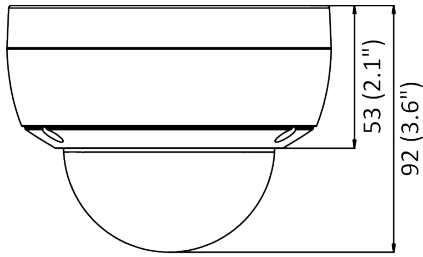

Dimensions

Unit: mm (inch)

Optional Accessories

CM Corner Mount	CB120 Junction Box	PC120+WMS Wall Mount	PM Vertical Pole Mount	SRSM Rain Shade	PC120+CPM Pendant Mount