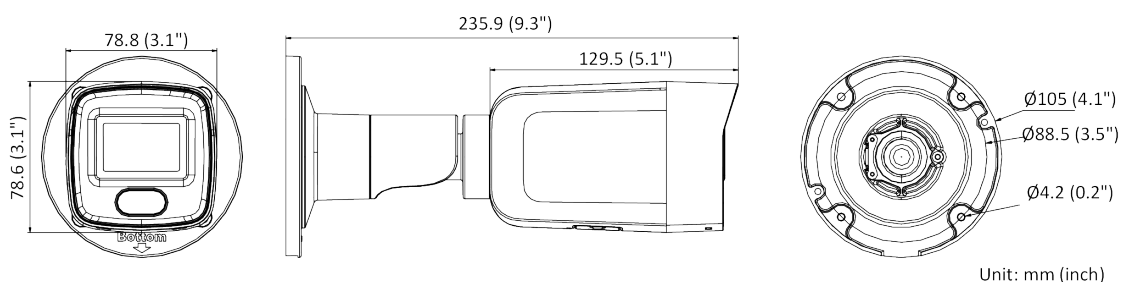

## ▪ Specification

Camera	
Image Sensor	1/2.8" Progressive Scan CMOS
Min. Illumination	0.002 Lux @ (f/1.4, AGC ON), 0 Lux with IR on
Shutter Speed	1/3 s to 1/100,000 s
Slow Shutter	Yes
P/N	P/N
Wide Dynamic Range	120 dB
Day/Night	ICR Cut
Angle Adjustment	Pan: 0° to 360°, tilt: 0° to 90°, rotate: 0° to 360°
Lens	
Lens Mount	M12
Lens Type and FOV	4 mm, horizontal FOV 86°, vertical FOV 47°, diagonal FOV 102°
Aperture	f/1.4
DORI	
DORI	4 mm: D: 53 m, O: 21 m, R: 10 m, I: 5 m
Illuminator	
IR Range	Up to 131 ft (40 m)
Wavelength	850 nm
Smart Supplement Light	Yes
Video	
Max. Resolution	1920 × 1080
Main Stream	50 Hz: up to 50 fps (1920 × 1080, 1280 × 720) 60 Hz: up to 60 fps (1920 × 1080, 1280 × 720) *High frame rate is supported under certain settings.
Sub-Stream	50 Hz: 25 fps (640 × 480, 640 × 360, 320 × 240) 60 Hz: 30 fps (640 × 480, 640 × 360, 320 × 240)
Third Stream	50 Hz: 15 fps (1280 × 720, 640 × 480, 640 × 360, 320 × 240) 60 Hz: 15 fps (1280 × 720, 640 × 480, 640 × 360, 320 × 240)
Fourth Stream	50 Hz: 15 fps (1280 × 720, 640 × 480, 640 × 360, 320 × 240) 60 Hz: 15 fps (1280 × 720, 640 × 480, 640 × 360, 320 × 240) *Fourth stream is supported under certain settings.
Video Compression	Main stream: H.265/H.264/H.264+/H.265+ Sub-stream: H.265/H.264/MJPEG Third stream: H.265/H.264 Fourth stream: H.265/H.264/MJPEG
Video Bit Rate	32 Kbps to 8 Mbps
H.264 Type	Baseline Profile/Main Profile/High Profile
H.265 Type	Main Profile
H.264+	Main stream supports
H.265+	Main stream supports
Bit Rate Control	CBR/VBR
Scalable Video Coding (SVC)	Yes
Region of Interest (ROI)	5 fixed regions for main stream and sub-stream

## Dimensions

Unit: mm (inch)