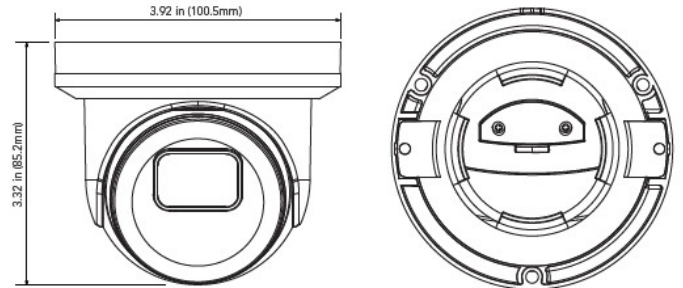

**FUNCTIONS**

- 5MP ( 2592 x 1920 ) @ 20fps
- Max. Resolution: 2592 x 1920
- Supports Smart H.265/H.264 Encoding
- True Day & Night ICR
- Up to 98 ft. IR Illumination
- Fixed 2.8mm Lens
- 3D DNR, DWDR, HLC, BLC and ROI Encoding
- Supports Triple Streams
- Supports Remote Access with Windows, macOS, iOS and Android
- Operating Temperature: -22°F - 131°F(-30°- 55°C)
- DC12V / PoE (802.3af, ≤6W)
- Lite Series
- NDAA Compliant

**DIMENSIONS**

Unit : inch (mm)

**OPTIONAL ACCESSORIES**

AVM-JB-BE-S1  
 JUNCTION BOX

AVM-CWM-EV-S1  
 COMPACT WALL MOUNT

AVM-HWM-E-S1  
 HEAVY-DUTY WALL MOUNT

AVM-HCM-E-S1  
 CEILING MOUNT

AVM-CRM-A1  
 CORNER MOUNT