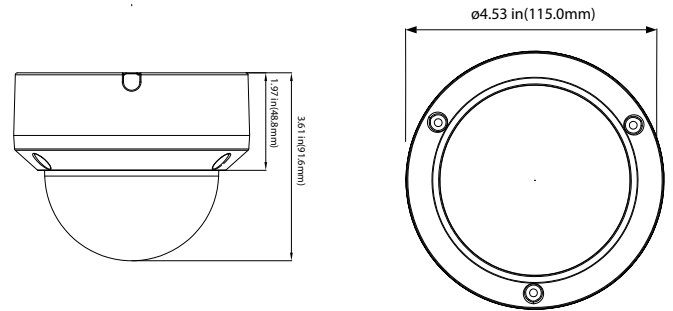

AVC-NLV51F28

5MP H.265 FIXED VANDAL DOME NETWORK CAMERA

■ Grey Available:
AVC-NLV51F28-G

5MP H.265 FIXED VANDAL DOME NETWORK CAMERA

5MP H.265 FIXED VANDAL DOME NETWORK CAMERA WITH SMART FEATURES

The AVYCON AVC-NLV51F28 camera is a 5MP H.265 Vandal Dome Network Camera with Smart Features. This 5MP IP camera supports True Day and Night mode, PoE, and up to 98ft. of Smart IR Illumination. This camera includes a Fixed 2.8mm/3.6mm Lens with Auto-focus capabilities that can be controlled through a DVR. Also standard with this series is Digital NR, ROI, HLC, True WDR, and BLC capabilities along with IP66 outdoor rating. Optional accessories for this camera include a Junction Box Mount.

FUNCTIONS

- 5MP (2592 x 1920) @ 30fps
- Max. Resolution: 2592 x 1920
- Supports Smart H.265/H.264 Encoding
- True Day & Night ICR
- Up to 98 ft. IR Illumination
- Fixed 2.8/3.6mm Lens
- 3D DNR, True WDR, HLC, BLC and ROI Encoding
- Supports Triple Streams
- Supports Remote Access with Windows, macOS, iOS and Android
- IP66 Ingress Protection
- Operating Temperature: -22°F - 131°F(-30°- 55°C)
- DC12V / PoE (802.3af, ≤6W)
- Lite Series
- NDA Compliant

DIMENSIONS

Unit : inch (mm)

OPTIONAL ACCESSORIES

AVM-JB-V-S1
JUNCTION BOX

AVM-CWM-EV-S1
COMPACT WALL MOUNT

AVM-HWM-V-S1
HEAVY-DUTY WALL MOUNT

AVM-HCM-V-S1
CEILING MOUNT

AVM-CRM-A1
CORNER MOUNT