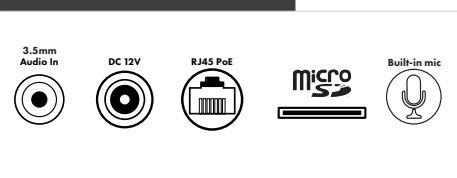

Cameras Interfaces