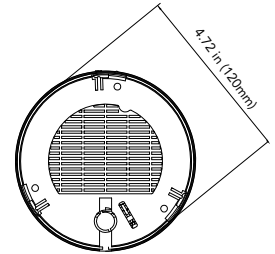

## FUNCTIONS

- 5MP HD-TVI (default), CVI, AHD, ANALOG (960H)
- Maximum Resolution: 2592 x 1944
- 0.11"(2.8mm) Fixed Lens
- Smart IR Illumination Up to 66ft (20m).
- True Day/Night
- True WDR
- Digital NR
- AGC
- BLC
- Defog
- DIP Switch
- DC12V / PoE (802.3af) <11W
- 30 FPS

## DIMENSIONS

Unit : inch (mm)