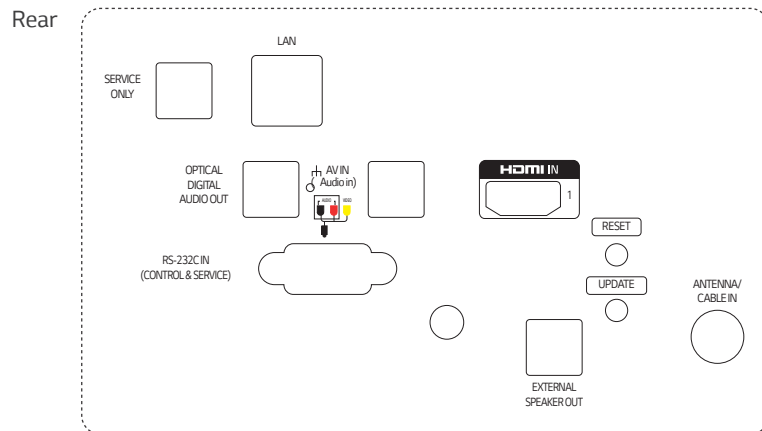

CONNECTIVITY