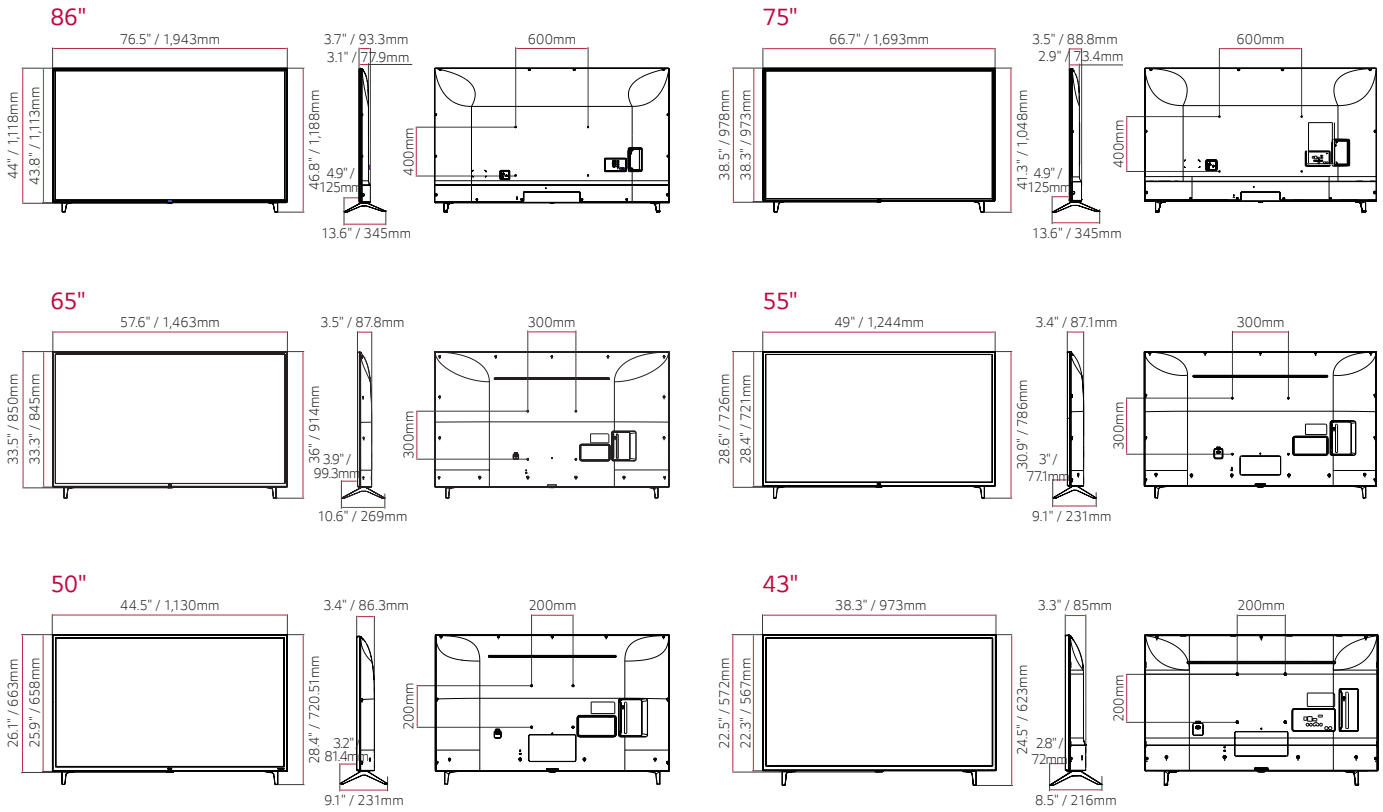

* All sizes except 50 inch.

DIMENSIONS

CONNECTIVITY

SPECIFICATIONS

		86US340C0UD	75US340C0UD	65US340C0UD	55US340C0UD	50US340C0UD	43US340C0UD
DISPLAY	Diagonal	86"	75"	65"	55"	50"	43"
	Panel Type	IPS	IPS	IPS	IPS	LCD	IPS
	Resolution	3840 × 2160 (UHD)	3840 × 2160 (UHD)	3840 × 2160 (UHD)	3840 × 2160 (UHD)	3840 × 2160 (UHD)	3840 × 2160 (UHD)
	Brightness	350 nits	350 nits	400 nits	400 nits	400 nits	300 nits
	Dynamic Contrast Ratio ¹	1,000,000:1	1,000,000:1	1,000,000:1	1,000,000:1	1,000,000:1	1,000,000:1
	Static (Panel) Contrast Ratio	1200:1	1400:1	1200:1	1200:1	5000:1	1200:1
	Response Time (G to G)	5 ms	8 ms	8 ms	8 ms	9.5 ms	8 ms
VIDEO	HDR_HDR 10 Pro	Yes	Yes	Yes	Yes	Yes	Yes
	HDR_HLG	Yes	Yes	Yes	Yes	Yes	Yes
AUDIO	Speaker (Sound Output)	10 W + 10 W	10 W + 10 W	10 W + 10 W	10 W + 10 W	10 W + 10 W	10 W + 10 W
	Speaker System	2.0 ch	2.0 ch	2.0 ch	2.0 ch	2.0 ch	2.0 ch
BROADCASTING SYSTEM	Digital TV Reception (Terrestrial, Cable, Satellite)	ATSC, Clear QAM, Analog NTSC	ATSC, Clear QAM, Analog NTSC	ATSC, Clear QAM, Analog NTSC	ATSC, Clear QAM, Analog NTSC	ATSC, Clear QAM, Analog NTSC	ATSC, Clear QAM, Analog NTSC
SIGNAGE FEATURES	Crestron Compatibility, DPM (Display Power Management), Time Scheduler, NTP Sync Timer, External Speaker Out (Int / Fixed, 3.5mm, Stereo, Single Ended Type(GND,L+,R+)), 1W with 8Ω), RJP (Remote Jack Pack) Compatibility (Teledapt/ Guestlink(HDMI CEC ²)), SmartEnergy Saving, Motion Eye Care						
SOFTWARE FEATURES	Lock Mode (Limited), Welcome Screen (Splash Image), Hotel Mode / PDM / Installer Menu, Insert Image, , RJP (Remote Jack Pack) Compatibility (Teledapt/ Guestlink(HDMI CEC ²)), USB Auto Playback / USB Auto Playback+ (Playlist), Moving Picture Playback (SD / HD / Plus HD), Auto Off / Sleep Timer						
MAINTENANCE FEATURES	USB Cloning, WOL, SNMP, Self Diagnostics (USB), Simplink(HDMI-CEC 1.4) ² , IR Out (RS-232C), Multi IR Code						
SIGNAGE SOFTWARE	SuperSign Control						
JACK INTERFACE	Set Side	HDMI In 2.0 (2), USB 2.0					
	Set Rear	HDMI In (HDCP, 1.4), RF In (Tuner), AV In (Phone Jack Type), Digital Audio Out (Optical), RS-232C (D-Sub 9pin, Control & Service), RJ45 (Usage Purpose), External Speaker Out (3.5mm Phone Jack) 1 (Spk-out fixed 0.01W-1.00W), Debug (Phone Jack Type)					
MECHANICAL	VESA Compatible	600 × 400	600 × 400	300 × 300	300 × 300	200 × 200	200 × 200
	Weight without Stand	97.4 lbs / 44.2 kg	76.3 lbs / 34.6 kg	47.0 lbs / 21.3 kg	31.5 lbs / 14.3 kg	24.9 lbs / 11.3 kg	17.6 lbs / 8.0 kg
	Weight with Stand	99.2 lbs / 45 kg	78.0 lbs / 35.4 kg	47.6 lbs / 21.6 kg	32.0 lbs / 14.5 kg	25.4 lbs / 11.5 kg	17.9 lbs / 8.1 kg
	Shipping Weight	130.1 lbs / 59.0 kg	100.8 lbs / 45.7 kg	62.6 lbs / 28.4 kg	43.0 lbs / 19.5 kg	31.5 lbs / 14.3 kg	22.5 lbs / 10.2 kg
	Dimensions without Stand (Depth: Front to VESA)	76.5 × 44.0 × 3.1 in 1943 × 1118 × 77.9 mm	66.7 × 38.5 × 2.9 in 1693 × 978 × 73.4 mm	57.6 × 33.5 × 3.5 in 1463 × 850 × 87.8 mm	49.0 × 28.6 × 3.4 in 1244 × 726 × 87.1 mm	44.5 × 26.1 × 3.4 in 1130 × 663 × 86.3 mm	38.3 × 22.5 × 3.0 in 973 × 572 × 75.7 mm
	Dimensions without Stand (Depth: Front to Lower Back)	76.5 × 44.0 × 3.7 in 1943 × 1118 × 93.3 mm	66.7 × 38.5 × 3.5 in 1693 × 978 × 88.8 mm	same as above	same as above	same as above	38.3 × 22.5 × 3.3 in 973 × 572 × 85.0 mm
	Dimensions with Stand	76.5 × 44.0 × 13.6 in 1943 × 1188 × 345 mm	66.7 × 41.3 × 13.6 in 1693 × 1048 × 345 mm	57.6 × 36.0 × 10.6 in 1463 × 914 × 269 mm	49.0 × 30.9 × 9.1 in 1244 × 786 × 231 mm	44.5 × 28.4 × 9.1 in 1130 × 720.5 × 231 mm	38.3 × 24.5 × 8.5 in 973 × 623 × 216 mm
POWER	Shipping Dimensions	83.3 × 49.6 × 11.2 in 2116 × 1261 × 285 mm	71.8 × 43.9 × 9.1 in 1823 × 1116 × 231 mm	63.0 × 38.2 × 7.5 in 1600 × 970 × 190 mm	53.5 × 32.9 × 6.9 in 1360 × 835 × 175 mm	47.8 × 30.5 × 6.9 in 1215 × 775 × 175 mm	41.7 × 26.0 × 6.0 in 1060 × 660 × 152 mm
	Power Consumption (Max.)	327.1 W	246.2 W	201 W	163 W	157.3 W /	114.1 W
	Power Consumption (Typ.)	301 W	221 W	4 W	6 W	128.7 W	97.1 W
	Standby Power Consumption	< 0.5 W	< 0.5 W	< 0.5 W	< 0.5 W	< 0.5 W	< 0.5 W
WARRANTY & OTHER	Warranty	3 Year Limited	3 Year Limited	3 Year Limited	3 Year Limited	3 Year Limited	3 Year Limited
	UPC	7 19192 64217 1	7 19192 64216 4	7 19192 64215 7	7 19192 64214 0	7 19192 64242 3	7 19192 64212 6
	FCC (Regulatory)	Yes	Yes	Yes	Yes	Yes	Yes
	UL (Electrical)	Yes	Yes	Yes	Yes	Yes	Yes