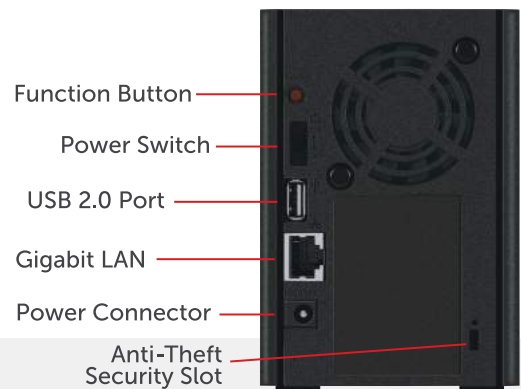

SHARED CENTRAL STORAGE

With terabytes of storage, LinkStation 220 provides a reliable, central location to store and protect all data from every PC and Mac® computer, tablet device and smartphone in your home or small office. Store, access and share files from anywhere over your wireless network at speeds up to twice as fast as a standard USB hard drive.

STREAM YOUR FAVORITE MEDIA

LinkStation 220 includes Twonky, a DLNA server, and it can be used as an iTunes server to stream all of your favorite music, movies and shows to multiple devices simultaneously.

FREE REMOTE ACCESS SERVICE

Buffalo's free WebAccess service allows you to create a personal cloud for easy remote access and file sharing with anyone, anywhere over the Internet. Your data remains securely stored in one place on your home network, but you can access it quickly from any computer, iPhone, iPad, Android or Windows mobile device over the web.

EASY BACKUP FOR PC AND MAC

LinkStation 220 features 5 licenses of NovaBACKUP® Professional for Windows® and Time Machine® support for multiple Mac computers for whole home data backup. Disaster and hard drive failures happen unexpectedly; don't leave your important files and treasured memories in the hands of chance. Set up regular backups for every computer in your house and easily protect all of your data, down to the very last byte.

QUICK SETUP WITH MOBILE DEVICES

Easily set up LinkStation 220 with your tablet or smartphone - No computer is needed!

AUTOMATIC DATA PROTECTION

LinkStation 220 features two hard drives support for RAID 0/1/JBOD for maximum capacity or redundant data protection. LinkStation 220e Diskless Enclosure supports RAID when two hard drives are inserted.

CUSTOM SCALABILITY

LinkStation 220e (LS220DE) is a diskless enclosure that offers easy scalability for terabytes of high capacity network storage and backup.

LINKSTATION NAS SYSTEM

LinkStation 220 runs on Buffalo's LinkStation NAS System, providing a host of useful features. Included on all Buffalo LinkStation devices, LinkStation NAS System simplifies your everyday data needs.

PRODUCT SPECIFICATIONS

24/7 TECH SUPPORT | 2 YEAR WARRANTY
(866) 752-6210 | USA & Canada Only

INTERNAL HARD DRIVES

Number of Drives: 2 (LS220D)
2 Empty Bays (LS220DE)
Drive Interface: SATA 3 Gbps
Hard Drive Sizes: 1 TB, 2 TB, 4 TB
Supported RAID: 0/1/JBOD (Individual Disks)
RAID only supported on LS220DE model when 2 or more HDDs are inserted

LAN INTERFACE

Standard Compliance: (10BASE-T)IEEE802.3,
(100BASE-TX)IEEE802.3u,
(1000BASE-T)IEEE802.3ab
Number of Ports: 1
Data Transfer Rates: 10/100/1000 Mbps
Supported Protocols: TCP/IP
Network File Services: CIFS/SMB, AFP, HTTP/HTTPS, FTP
Connector Type: RJ-45

USB INTERFACE

Standard Compliance: USB 2.0
Connector Type: A type
Number of Ports: 1 x USB 2.0
Data Transfer Rates: 480 Mbps (USB 2.0)

PRODUCT MODELS

LS220DE
LS220D0202
LS220D0402
LS220D0802

OTHER

Dimensions (L x W x H): 3.42 x 5.02 x 8.07 in
Weight: 5.5 lbs / 1.92 Lbs (LS220DE)
Power Consumption: Max. 48W
Power Supply: External AC 100-240V Universal, 50/60Hz
Client OS Support:

HDD Size	HD	Music *	Photos *
2 TB	1,000	500,000	900,000
3 TB	1,500	750,000	1,350,000
4 TB	2,000	1,000,000	1,800,000
6 TB	3,000	1,500,000	2,700,000
8 TB	4,000	2,000,000	3,600,000

Windows® 10
Windows® 8.1 (32-bit/64-bit)
Windows® 8 (32-bit/64-bit)
Windows® 7 (32-bit/64-bit)
Windows Vista® (32-bit/64-bit)
Windows® XP
Mac OS® X up to 10.10*
Windows® RT 8.1
Windows® RT
Android 2.3* or later
iOS® 5* or later
*Some included optional utilities are not supported.

BOX CONTENTS

LinkStation 220 / LinkStation 220e, Setup CD-ROM, Quick-Setup Guide, Ethernet Cable, AC Adapter, AC Cable, Warranty Statement