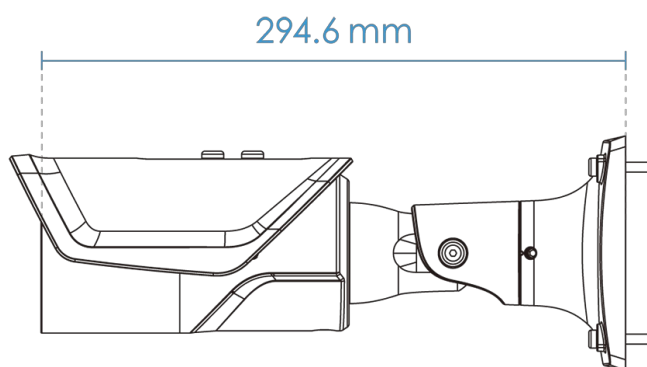

Dimensions

Compatible Accessories

Mounting Kits

Mounting Kits

Mounting Kits