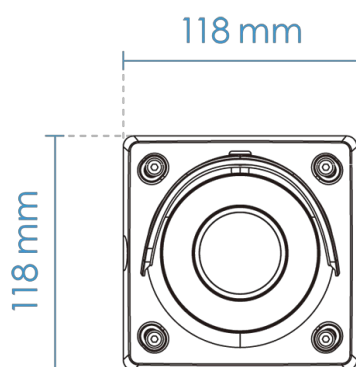

Dimensions

Compatible Accessories

Mounting Kits

Mounting Kits

Mounting Kits