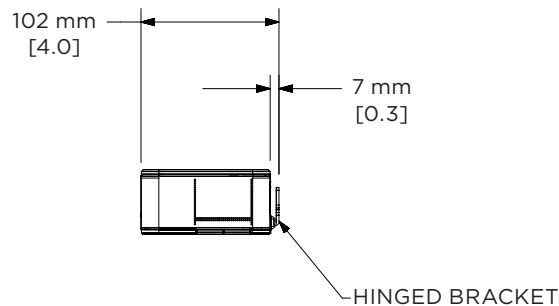

Bose Videobar VB1

all-in-one USB conferencing device

REGULATORY	
Safety	IEC/UL/EN 60065:2014/A11:2017, IEC/UL/EN 62368-1:2014/A11:2017
EMC	FCC Part 15B Class B, ICES-003 Class B, CISPR 13, EN55032 Class B, EN55035, EN61000-3-2, EN61000-3-3, BSMI CNS13439
Wi-Fi and <i>Bluetooth</i>	FCC Part 15C, RSS-GEN, RSS-247, RSS-102, EN300328, EN301893, EN301489
Environmental	RoHS
PHYSICAL	
Operating Temperature	0 °C to 40 °C (32 °F to 104 °F), 90% non-condensing humidity
Storage Temperature	-40 °C to 70 °C (-40 °F to 158 °F), 93% relative humidity
Mounting	Table stand with Kensington lock slot and mounting hardware (included) Wall-mount bracket with mounting hardware (included) Display mounting kit (optional) Mud ring (optional)
Product Dimensions (Width × Height × Depth)	686 mm × 48 mm × 96 mm (27.0 in × 1.9 in × 3.8 in)
Net Weight	2.5 kg (5.6 lb)
Shipping Weight	5.4 kg (12.0 lb)
Included Accessories	Bose Videobar VB1 HDMI 2.0 cable, 1.5 m (4.9 ft) USB-C® 2.0 cable, 5.0 m (16.5 ft) Infrared remote control with 2 AAA batteries Wall-mount bracket with mounting hardware Table stand with hardware Power supply with localized power cord Cable management kit with mounting hardware Camera privacy cover USB-A-to-C adapter 2-pin Euroblock connector Quick start guide, table-mount setup guide, wall-mount setup guide, safety instructions
Optional Accessories	Display mounting kit Right-angle USB 3.1 cable, 2.0 m (6.5 ft) Mud ring
PRODUCT CODES	
842415-1110	Videobar VB1 120V US
842415-2110	Videobar VB1 230V EU
842415-3110	Videobar VB1 100V JP
842415-4110	Videobar VB1 240V UK
842415-5110	Videobar VB1 240V AUS
842888-0010	Display Mounting Bracket
843944-0010	2m USB 3.1 Cable
861846-0010	Mudring

TECHNICAL DATA

Bose Videobar VB1

all-in-one USB conferencing device

Dimensions

Top View

Rear View

Front View

Right View