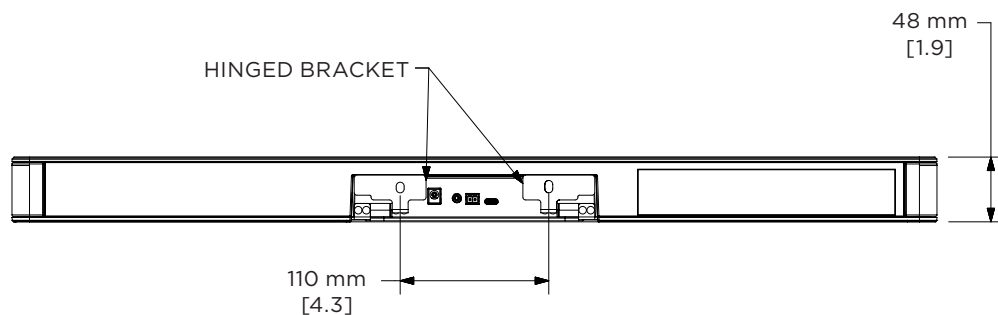

Bose Videobar VB1

all-in-one USB conferencing device

REGULATORY	
Safety	IEC/UL/EN 60065:2014/A11:2017, IEC/UL/EN 62368-1:2014/A11:2017
EMC	FCC Part 15B Class B, ICES-003 Class B, CISPR 13, EN55032 Class B, EN55035, EN61000-3-2, EN61000-3-3, BSMI CNS13439
Wi-Fi and <i>Bluetooth</i>	FCC Part 15C, RSS-GEN, RSS-247, RSS-102, EN300328, EN301893, EN301489
Environmental	RoHS
PHYSICAL	
Operating Temperature	0 °C to 40 °C (32 °F to 104 °F), 90% non-condensing humidity
Storage Temperature	-40 °C to 70 °C (-40 °F to 158 °F), 93% relative humidity
Mounting	Table stand with Kensington lock slot and mounting hardware (included) Wall-mount bracket with mounting hardware (included) Display mounting kit (optional) Mud ring (optional)
Product Dimensions (Width × Height × Depth)	686 mm × 48 mm × 96 mm (27.0 in × 1.9 in × 3.8 in)
Net Weight	2.5 kg (5.6 lb)
Shipping Weight	5.4 kg (12.0 lb)
Included Accessories	Bose Videobar VB1 HDMI 2.0 cable, 1.5 m (4.9 ft) USB-C® 2.0 cable, 5.0 m (16.5 ft) Infrared remote control with 2 AAA batteries Wall-mount bracket with mounting hardware Table stand with hardware Power supply with localized power cord Cable management kit with mounting hardware Camera privacy cover USB-A-to-C adapter 2-pin Euroblock connector Quick start guide, table-mount setup guide, wall-mount setup guide, safety instructions
Optional Accessories	Display mounting kit Right-angle USB 3.1 cable, 2.0 m (6.5 ft) Mud ring
PRODUCT CODES	
842415-1110	Videobar VB1 120V US
842415-2110	Videobar VB1 230V EU
842415-3110	Videobar VB1 100V JP
842415-4110	Videobar VB1 240V UK
842415-5110	Videobar VB1 240V AUS
842888-0010	Display Mounting Bracket
843944-0010	2m USB 3.1 Cable
861846-0010	Mudring

TECHNICAL DATA

Bose Videobar VB1

all-in-one USB conferencing device

Dimensions

Top View

Rear View

Front View

Right View