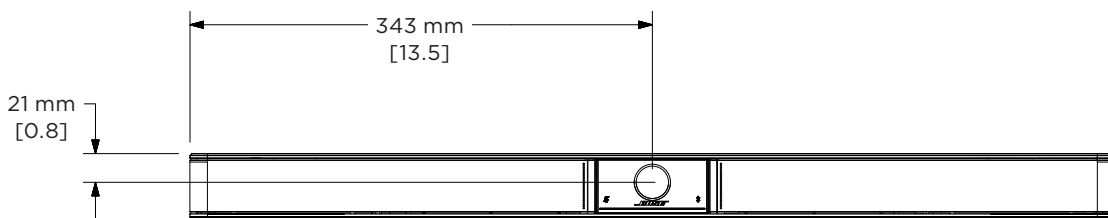

TECHNICAL DATA

Bose Videobar VB1

all-in-one USB conferencing device

Dimensions

Top View

Rear View

Front View

Right View