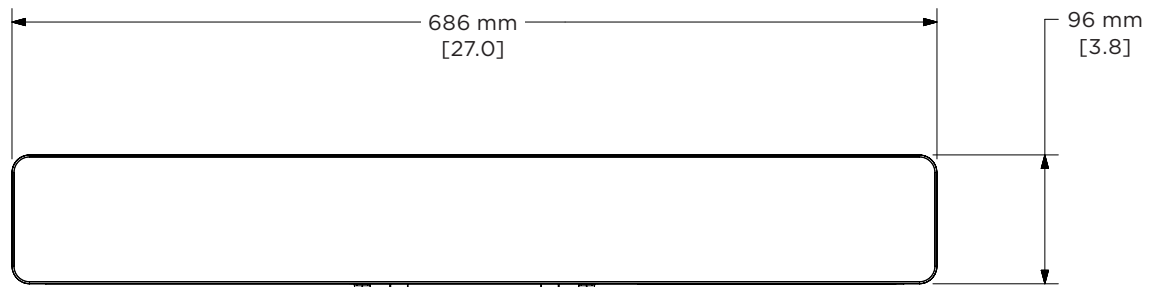

Bose Videobar VB1

all-in-one USB conferencing device

REGULATORY	
Safety	IEC/UL/EN 60065:2014/A11:2017, IEC/UL/EN 62368-1:2014/A11:2017
EMC	FCC Part 15B Class B, ICES-003 Class B, CISPR 13, EN55032 Class B, EN55035, EN61000-3-2, EN61000-3-3, BSMI CNS13439
Wi-Fi and <i>Bluetooth</i>	FCC Part 15C, RSS-GEN, RSS-247, RSS-102, EN300328, EN301893, EN301489
Environmental	RoHS
PHYSICAL	
Operating Temperature	0 °C to 40 °C (32 °F to 104 °F), 90% non-condensing humidity
Storage Temperature	-40 °C to 70 °C (-40 °F to 158 °F), 93% relative humidity
Mounting	Table stand with Kensington lock slot and mounting hardware (included) Wall-mount bracket with mounting hardware (included) Display mounting kit (optional) Mud ring (optional)
Product Dimensions (Width × Height × Depth)	686 mm × 48 mm × 96 mm (27.0 in × 1.9 in × 3.8 in)
Net Weight	2.5 kg (5.6 lb)
Shipping Weight	5.4 kg (12.0 lb)
Included Accessories	Bose Videobar VB1 HDMI 2.0 cable, 1.5 m (4.9 ft) USB-C® 2.0 cable, 5.0 m (16.5 ft) Infrared remote control with 2 AAA batteries Wall-mount bracket with mounting hardware Table stand with hardware Power supply with localized power cord Cable management kit with mounting hardware Camera privacy cover USB-A-to-C adapter 2-pin Euroblock connector Quick start guide, table-mount setup guide, wall-mount setup guide, safety instructions
Optional Accessories	Display mounting kit Right-angle USB 3.1 cable, 2.0 m (6.5 ft) Mud ring
PRODUCT CODES	
842415-1110	Videobar VB1 120V US
842415-2110	Videobar VB1 230V EU
842415-3110	Videobar VB1 100V JP
842415-4110	Videobar VB1 240V UK
842415-5110	Videobar VB1 240V AUS
842888-0010	Display Mounting Bracket
843944-0010	2m USB 3.1 Cable
861846-0010	Mudring

TECHNICAL DATA

Bose Videobar VB1

all-in-one USB conferencing device

Dimensions

Top View

Rear View

Front View

Right View