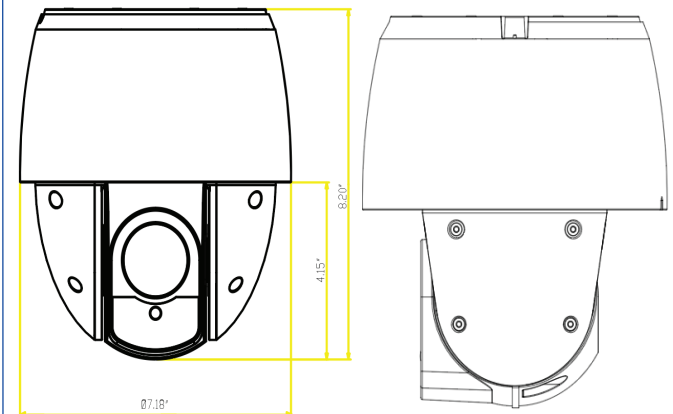

Power	
Source	12VDC
PoE	---
Consumption	1.5A, 18W@12VDC
Sensor	
Image Sensor	1/2.8" Sony Starvis™ Sensor
Scanning Mode	Progressive Scan
Resolution	1920x1080
Lens Type	Optical Zoom 20X
Lens Focal Length	4.7-94mm
Aperture	F2.5
Iris Control	Auto
Shutter Speed	30fps : Auto (1/30,000~x8sec) Manual 60fps : Auto (1/50,000~x8sec) Manual
Minimum Illumination	0.35 Lux @ F2.5 (Color) 0.013 Lux @ F2.5 (BW)
S/N Ratio	More than 45dB
Dynamic Range	True WDR (120db)
Electronic Shutter	Auto 1/10,000~1sec, Manual Anti-Flicker 60Hz
Viewing Angle	55.5~3°(H)
CVBS Video Output	BNC
Camera Functions	
Alarm In/Out	Input 4 ea / Output 2 ea
Audio In/Out	---
Auto Exposure	Yes
Auto White Balance	Yes
Back Light Compensation	Yes
Day / Night	IR Cut Filter with Auto Switch
Digital Noise Reduction	3DNR
Event Buffering	---
Event Notification	---
Event Trigger	---
Motion Detection	---
Privacy Masking	---
PTZ Functions	
Pan Range / Pan Speed	360°Endless / Max. 380° / sec. (Preset)
Tilt Range / Tilt Speed	-5°~90° / Max.380° / sec. (preset)
Auto Scan / Preset	16 / 240
Tour / Pattern	8/8
Home Function	Yes

Video	
Video Resolution	HD-TVI:1080p @30fps 720p @60fps AHD: 1080p @30fps
Video Output	HD-TVI, AHD, CVBS

General Information	
Vandal Proof Rating	IP66
Approvals	FCC, CE, KC
Humidity	0% ~ 90%
Temperature	-4°F ~ +122°F (-20°C ~ +50°C)
Dimensions (Ø x H x D)	7.18"Ø x 8.20"H
Weight	6.17lbs

Dimensions

Mounting Hardware	
CDAPH10 + CDC2600WM	Top Hat Adapter and Wall Mount
CDAPH10 + CDC2600CL	Top Hat Adapter and Pendant Mount

COSTAR
VIDEO SYSTEMS