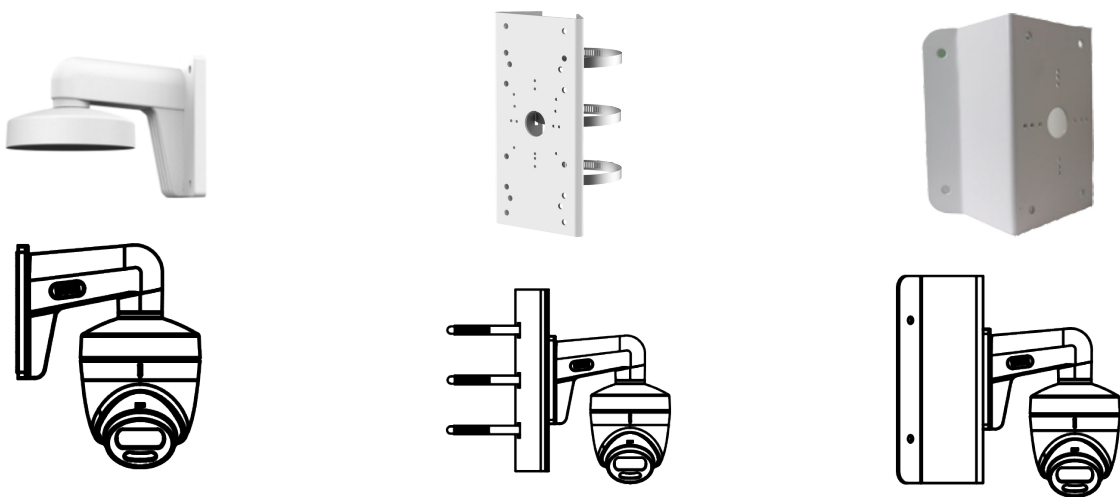

Specification

Camera	
Image Sensor	5 MP CMOS
Signal System	PAL/NTSC
Resolution	2560 (H) × 1944 (V)
Frame Rate	TVI: 5MP@20fps, 4MP@30fps, 4MP@25fps, 1080p@30fps, 1080p@25fps CVI: 4MP@30fps, 4MP@25fps AHD: 5MP@20fps, 4MP@30fps, 4MP@25fps CVBS: PAL/NTSC
Min. illumination	0.0005 Lux @ (F1.0, AGC ON), 0 Lux with White Light
Shutter Time	PAL: 1/25 s to 1/50, 000 s NTSC: 1/30 s to 1/50, 000 s
Slow Shutter	Max. 16 times
Lens	3.6 mm, 6 mm fixed lens
Horizontal Field of View	80.1° (3.6 mm), 49.3° (6 mm)
Lens Mount	M16
Strobe Light Alarm	Yes
Day & Night	Color
WDR (Wide Dynamic Range)	≥130 dB
Angle Adjustment	Pan: 0 to 360°, Tilt: 0 to 75°, Rotation: 0 to 360°
Menu	
White Light	Auto/Off
Image Mode	STD/HIGH-SAT
AGC	Yes
Day/Night Mode	Color
White Balance	Auto/Manual
AE (Auto Exposure) Mode	WDR/BLC/HLC/Global/HLS/Anti-banding
Privacy Mask	4 programmable privacy masks
Motion Detection	4 programmable motion areas
Noise Reduction	3D DNR
Language	English
Function	Brightness, Sharpness, Mirror, Smart Light
Interface	
Video Output	Switchable TVI/AHD/CVI/CVBS
General	
Operating Conditions	-40 °C to 60 °C (-40 °F to 140 °F), humidity 90% or less (non-condensing)
Power Supply	12 VDC ± 25% <i>*You are recommended to use one power adapter to supply the power for one camera.</i>

General	
Power Consumption	Max. 3.5 W
Protection Level	IP67
Material	Main Body: Metal Enclosure: Plastic
White Light Range	Up to 20 m
Communication	HIKVISION-C
Dimensions	Φ 109.82 mm × 85.56 mm (4.32" × 3.37")
Weight	Approx. 350 g (0.77 lb.)

Available Model

DS-2CE72HFT-F

Dimension

Accessory

DS-1272ZJ-110-TRS
Wall Mount

DS-1275ZJ-SUS
Vertical Pole Mount

DS-1276ZJ-SUS
Corner Mount

DS-1280ZJ-S
Junction Box