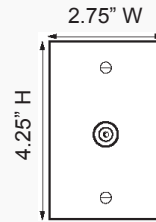

HD-TVI 2MP In-Wall Camera

CVC675T 3.6mm lens

Features

- Fits into a single gang electrical box (included)
- Brushed stainless steel faceplate
- Full HD 1080p @ 30fps
- Additional 960H analog output
- 12VDC operation
- 5 year warranty

**HD
TVI**

Specifications

Image Sensor.....	1/3" Progressive scan CMOS, 2MP
Resolution.....	1920 x 1080
Effective Pixels	1984 (H) x 1105 (V)
Scanning System.....	Progressive
Angle of View.....	Horizontal: 72° / Vertical: 53°
Electronic Shutter Speed.....	Auto: 1/30 sec. – 1/30,000 sec.
Video Output Level.....	1.0Vp-p / 75 ohms
Video S/N Ratio	Greater than 50dB
Housing	Stainless steel
Operating Temperature/ Humidity.....	14° F – 122° F / within 90% RH
Power Consumption	200mA
Power Supply	12VDC (power supply not included)
Dimensions.....	2.75" (W) x 4.25" (H) x 2.75" (L)
Weight	3.45 oz.
Communication.....	UTC