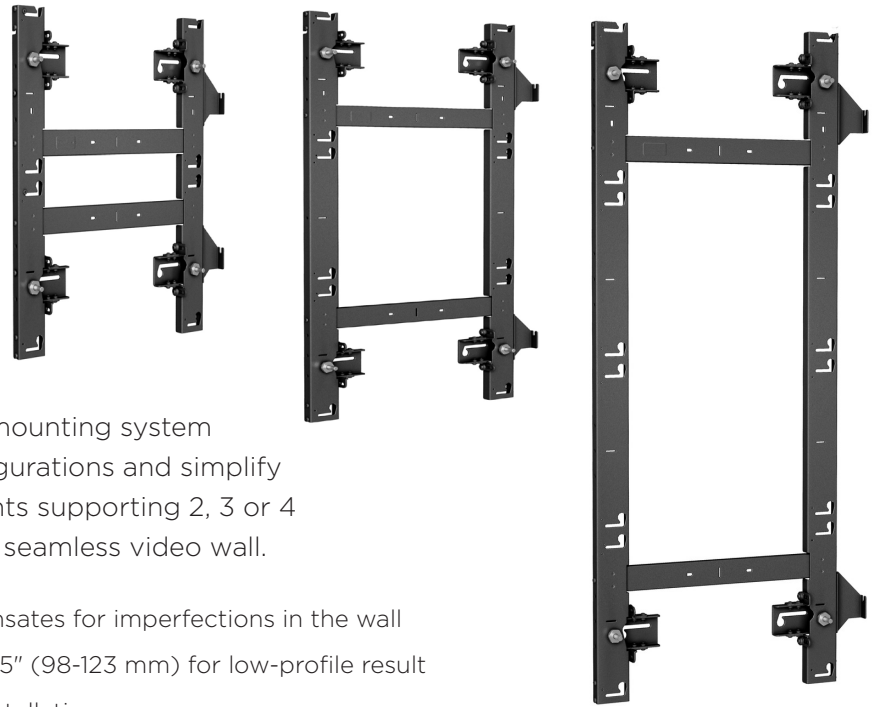

Limitless Effortless Design

FOR UNILUMIN® UPANELS™

Chief's new TILED™ Series is a modular, LED mounting system designed to support creative video wall configurations and simplify specification. The system includes three mounts supporting 2, 3 or 4 LED displays that connect together to form a seamless video wall.

- Integrated plumb adjust of 1" (25 mm) compensates for imperfections in the wall
- Depth range including panel between 3.85-4.85" (98-123 mm) for low-profile result
- Keyhole slots allow for fast and easy mount installation
- Offset display mounting slots protect LED sides from damaging friction
- Modular system supports creative video wall design and simplifies specification
- Standard, off-the-shelf solution set means product is stockable and ready to ship - no custom lead times

KEYHOLE
MOUNTING SLOTS

OFFSET DISPLAY
MOUNTING SLOTS

PLUMB
ADJUSTMENT

MODULAR SYSTEM
DESIGN

ACCESSORIES

TILVABUU
Vertical Connectors Bracket

PAC525, PAC526 & PAC527
In-Wall Storage Boxes

SPECIFICATIONS

| Model | Configuration | Height (A) | Width (B) | Depth Range (C) | Depth Range with Display | Plumb Adjustment | Mounting Point Distance (D) | Center Opening (E) |
|----------|---------------|------------------|-----------------|---------------------------|----------------------------|------------------|-----------------------------|--------------------|
| TIL1X2UU | 1x2 | 26.58" (675 mm) | 21.25" (540 mm) | 0.98 - 1.98" (25 - 50 mm) | 3.85 - 4.85" (98 - 123 mm) | 1" (25 mm) | 18.17" (462 mm) | 4" (101 mm) |
| TIL1X3UU | 1x3 | 40.08" (1018 mm) | | | | | 31.69" (805 mm) | 18" (457 mm) |
| TIL1X4UU | 1x4 | 53.59" (1361 mm) | | | | | 45.19" (1148 mm) | 32" (813 mm) |