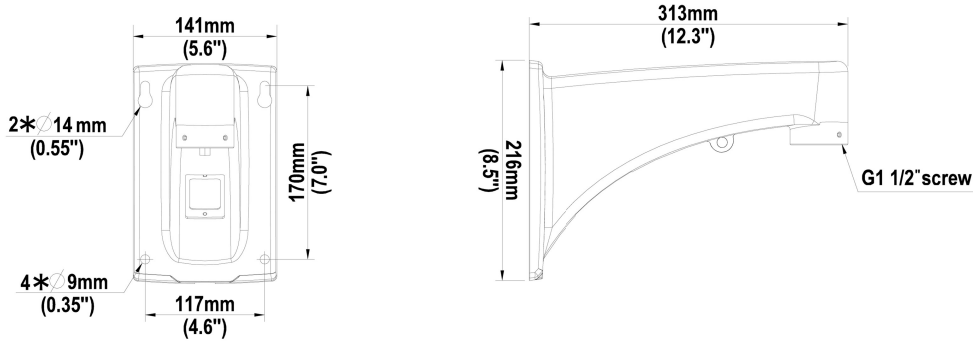

PMAX-0322

Wall mount (for Z950)

► Specifications

Device

Product Type	Camera Mount
Description	Wall mount (for Z950)

General

Weight	825.5g (1.820lb)
Dimensions	(W x H x D): 216mm x 141mm x 314mm (8.5" x 5.6" x 12.4")
Color	White
Material	Aluminum
Warranty	1 Year(s)

▶ Dimension Diagram

Unit: mm [inch]

▶ Related Products

PTZ - Speed Dome

Z950		2MP Outdoor Speed Dome with D/N, Adaptive IR, Advanced WDR, SLLS, 20x Zoom lens, f5.2-104mm/F1.5-3.0 (HOV: 61.9°-3.5°), H.265/H.264, 1080p/30fps, 2D+3D DNR, Audio, MicroSDHC, DC24V/AC24V, IP66, IK10 (metal casing), DI/DO
Z952		4MP Outdoor Speed Dome with D/N, Adaptive IR, Superior WDR, SLLS, 25x Zoom lens, f4.8-120mm/F1.5-3.8 (HOV: 52.20°-2.74°), Auto Focus, H.265/H.264, 1080p/30fps, 2D+3D DNR, Audio, MicroSD, High PoE/DC12V, IP66, IK10, DI/DO