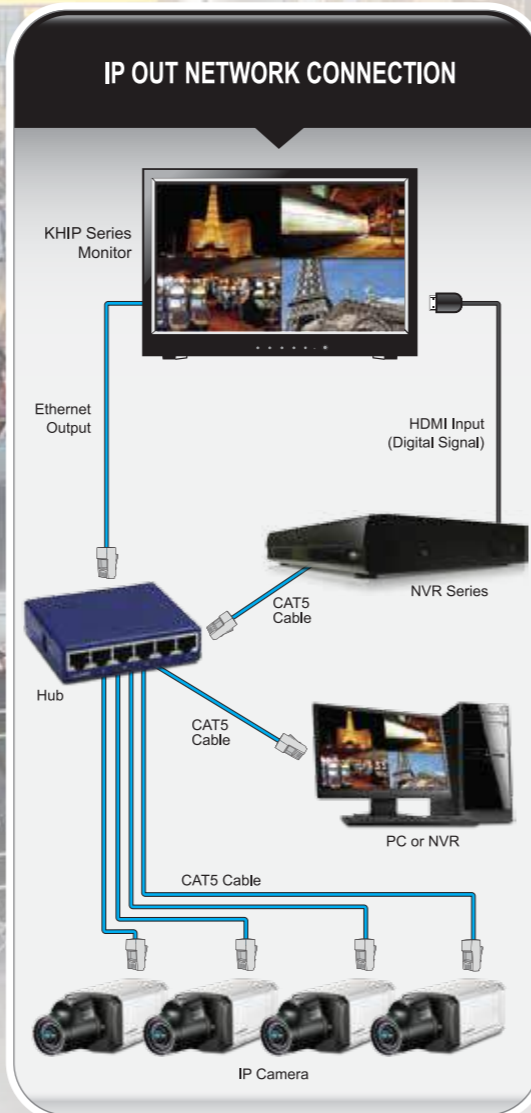

IP & ANALOG TEST MONITOR

OIC Korea's IP & Analog Tester is designed for maintenance and installation of both IP and Analog cameras as well as other security equipments. It enable to test or display network HD camera and analog camera image in top quality. These testers are great tool for Ethernet network and cabling system. All of our testers feature WiFi, PTZ Control, Ping Test, IP Address Scan and DC12V Camera Power in addition to both IP and Analog video inputs. OIC Korea now offer the unit capable of PoE output and Analog HD (AHD/TVI/CVI) inputs.

■ SPECIFICATION of TMIP

	OIC P/N	TMIP43	TMIP43M	TMIPHD7
DISPLAY	Screen size	4.3 inches	4.3 inches	7.0 inches
	Panel resolution	800 x 480 pixels	800 x 480 pixels	1024 x 600 pixels
Analog Video	Composite Video	NTSC/PAL	NTSC/PAL	NTSC/PAL
	AHD/TVI/CVI	No	Yes	No
	Video Display	Yes	Yes	Yes
	Zoom In	Yes (4x)	Yes (4x)	No
	Video/Snap Shot Record	Yes	Yes	No
	Color Bar Generator	Yes	Yes	No
	PTZ Control RS485	Yes	Yes	Yes
	Video Level Tester	No	No	No
	PTZ Address Search	Yes	Yes	No
	Cable Scan	Yes	Yes	No
IP Video	Cable Tester	Yes	Yes	No
	Video Display (ONVIF)	Yes	Yes	Yes
	WiFi 802.11b/g/n	Yes (ONVIF)	Yes (ONVIF)	Yes (Not for Camera Video)
	Ethernet I/F	Yes	Yes	Yes
	Multi-Segments IP Address	Yes	Yes	No
	Ping Test	Yes	Yes	Yes
	IP Address Scan	Yes	Yes	Yes
	IP PTZ Control	Yes	Yes	No
	Support 30 IP Camera Protocol	Yes	Yes	No
	VMS for Mobile Phone*	Yes	Yes	No
Other Functions	LED Lamp	Yes	Yes	No
	Touch Screen & Key Operation	Touch & Key Operation	Touch & Key Operation	Touch Screen
	Audio Input Test	Yes	Yes	Yes
	TDR Cable Test	No	No	No
	DC12V Power Output	Yes (2A)	Yes (2A)	Yes (1A)
	DC5V Power Output	Yes (2A)	Yes (2A)	No
	PoE 48V Power Output	Yes	Yes	No
	RS485/RS232 Ports	RS485/RS232	RS485/RS232	RS485
	PoE Tester	Yes	Yes	No
	HDMI Output	Yes	Yes	No
Standard Accessories	Digital Multi-Meter	Yes	Yes	No
	Lithium Polymer Battery	7.4V 5000mAh	7.4V 5000mAh	Factory option
	Max working time	16 Hours	16 Hours	8 Hours
	Carrying Bag	Yes	Yes	Yes
	BNC Cable	Yes	Yes	Yes
	Audio Cable	Yes	Yes	Yes
	CAT5 Cable (RJ45)	No	No	Yes
	Multi-Meter Cord	Yes	Yes	No
	AC Charger	Yes	Yes	Yes
	RS485 Cable	Yes	Yes	No
4GB Micro SD Card	Yes	Yes	No	
Camera Power Cable	Yes	Yes	Yes