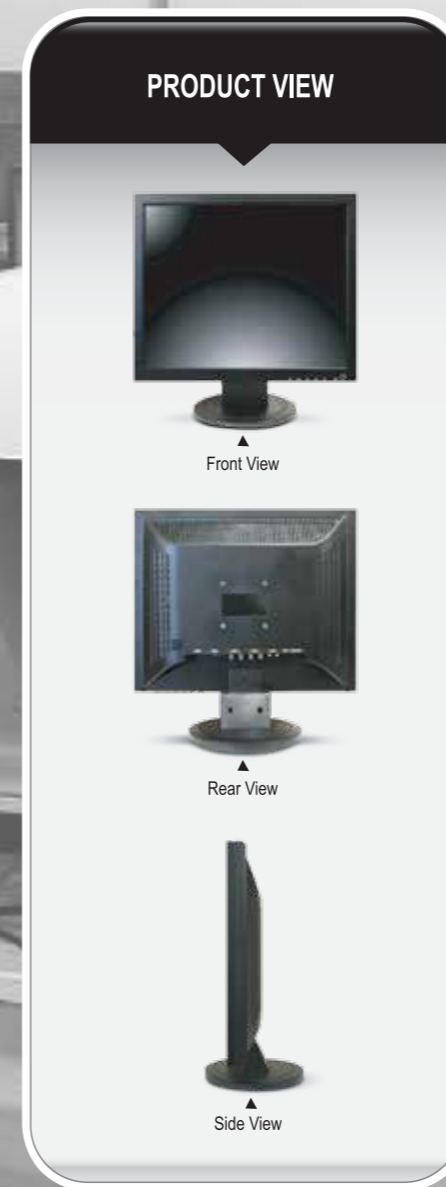

General Features		19RTV	19RCA
Display	Screen Size	19.0 inches	19.0 inches
	Resolution	1280 x 1024 pixels	1280 x 1024 pixels
	Pixel Pitch	0.294 x 0.294 mm	0.294 x 0.294 mm
	Brightness	250 cd/m²	250 cd/m²
	Contrast Ratio	1000:1	1000:1
	Aspect Ratio	5:4	5:4
	Viewing Angle (H/V)	170/160 degrees	170/160 degrees
	Display Color	16.7 million	16.7 million
	Response Time	5 ms	5 ms
	Video System	NTSC/PAL	NTSC/PAL
Interface	Video In/Out (BNC Type)	2/2	2/2
	S-Video In/Out	1/0	1/1
	VGA In (15Pin D-Sub)	1	1
	DVI In/HDMI In	0/1	0/0
	Audio In (RCA Type)	1	2
	PC Stereo In	1	1
Audio	Built in Speakers	Y (1W*2)	Option
Transmitter	Remote Control	Y	Option
	Filter Type	2D Comb Filter 3D Adaptive Deinterlacer	3D Comb Filter 3D Adaptive Deinterlacer
Special Features	LCD Protection Glass	Y (OPTION)	Y (OPTION)
	Noise reduction	Y	N
	Auto source sequencing	Y	N
	Multi Lingual Language	Eng, SP, FR, GR, IT	Eng, SP, FR, GR, IT
Dimension	Outline Dimension (w Stand)	16.59 x 16.57 x 7.87 inches	16.59 x 16.57 x 7.87 inches
	Net Weight	13.2 lbs	13.2 lbs
Cabinet	Cabinet color/Base Stand	Black/Desktop Stand	Black/Desktop Stand
	Cabinet Material	ABS	ABS
Power	Consumption	< 21 W	< 26 W
	Electrical Ratings	AC 100~240 V (50/60Hz) DC 12 V	AC 100~240 V (50/60Hz) DC 12 V
Circumstance	Operating Temperature	0 ~ 40°C / 32 ~ 104°F	0 ~ 40°C / 32 ~ 104°F
	Storage Temperature	-20~60 celsius	-20~60 celsius
Mounts	VESA Mounts Size	75 x 75 mm	75 x 75 mm
	Ceiling Mount	CMK-01	CMK-01
	Wall	WB-5, 10, 30, 31	WB-5, 10, 30, 31
	Rack Mount	RMK-08	RMK-08